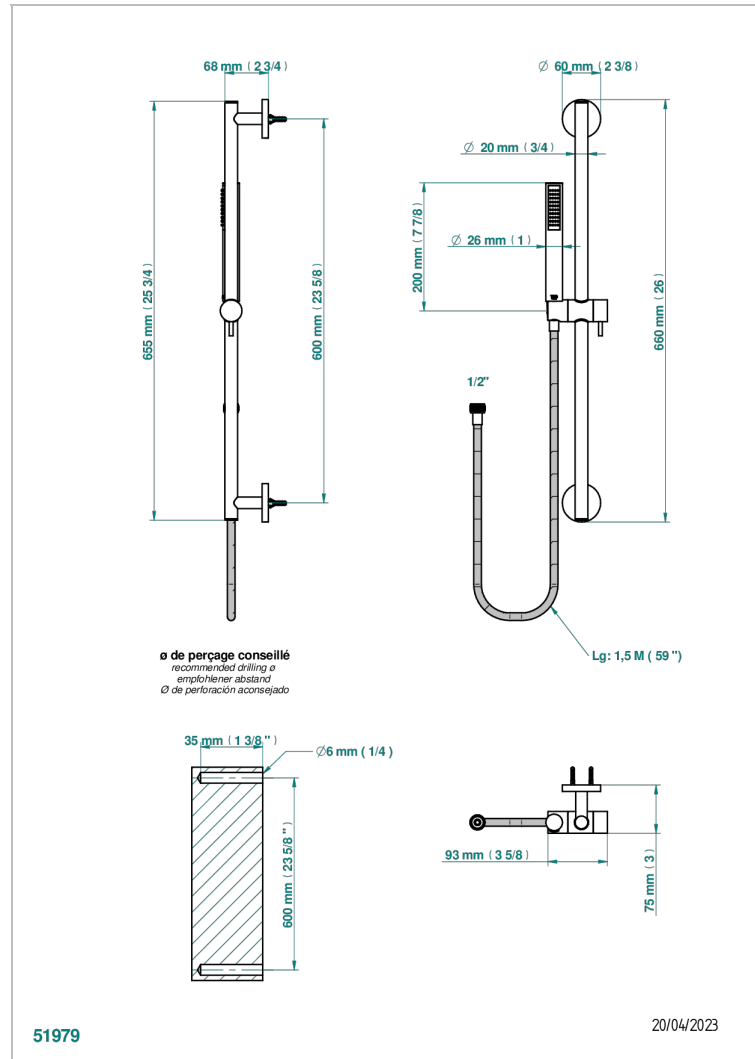

Wall mounted stylised handshower, 60 cm slidebar, hose and hook, no elbow

CHARACTERISTIC

- Yoko Color
- Wall mounted stylised handshower, 60 cm slidebar, hose and hook, no elbow

AVAILABLE FINITIONS

Antique nickel - H28
Black ceram - D30
Blush PVD - H62
Brass color PVD - H49
Brown bronze color PVD - F33
Gold color PVD - H52

Graphite PVD - H64
Lacquered light bronze - D01
Matt Umber PVD - H67
Matt blush PVD - H60
Matt brass color PVD - H50
Matt brown bronze color PVD - F34

Matt chrome - C02
Matt gold - F07
Matt gold color PVD - H53
Matt graphite PVD - H65
Matt nickel (color finish) - C01
Matt nickel color PVD - H56

Natural smoked Brass - A13
Nickel color PVD - H55
Polished chrome (color finish) - A02
Polished chrome with gold inlay - GA1
Polished gold (color finish) - F01
Polished nickel - B01

Soft gold - F30
Soft matt gold - F31
Umber PVD - H66