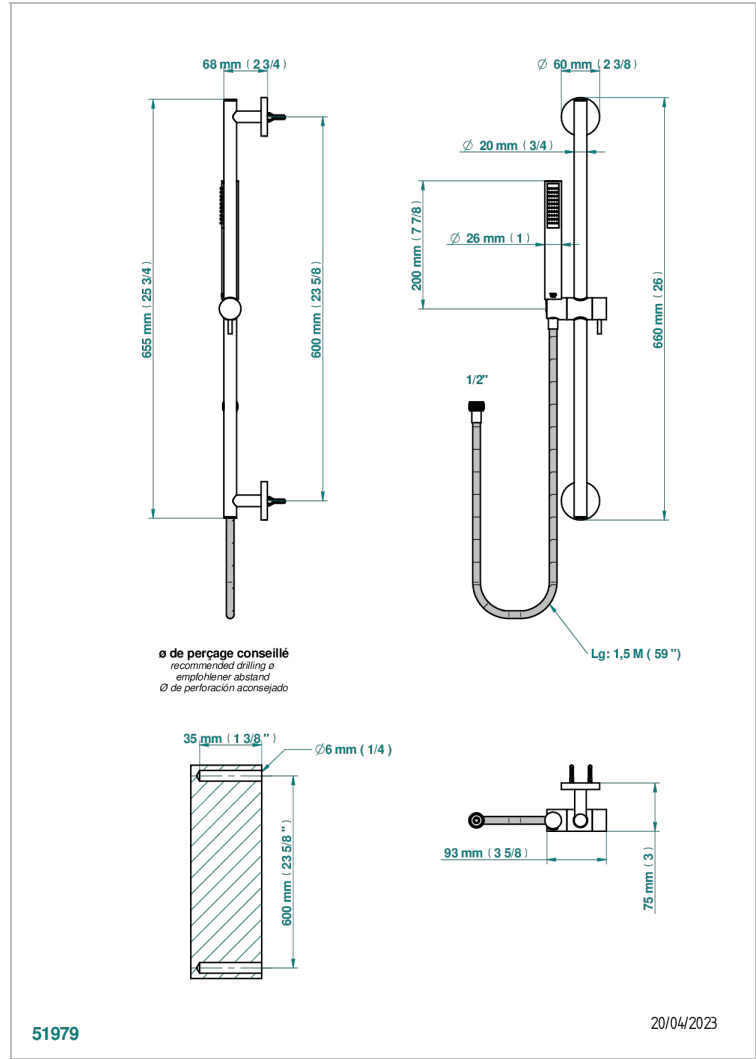

Wall mounted stylised handshower, 60 cm slidebar, hose and hook - no elbow

CHARACTERISTIC

- Yoko
- Wall mounted stylised handshower, 60 cm slidebar, hose and hook - no elbow

AVAILABLE FINITIONS

Black ceram - D30
Blush PVD - H62
Brass color PVD - H49
Brown bronze color PVD - F33
Chrome polished - A02
Gold color PVD - H52

Gold mat - F07
Gold polished - F01
Graphite PVD - H64
Light coated bronze - D01
Matt Umber PVD - H67
Matt blush PVD - H60

Matt brass color PVD - H50
Matt brown bronze color PVD - F34
Matt chrome (American satin) - C02
Matt gold color PVD - H53
Matt graphite PVD - H65
Matt nickel (American satin) - C01

Matt nickel color PVD - H56
Natural smoked Brass - A13
Nickel antique / Sovereign - H28
Nickel color PVD - H55
Nickel polished - B01
Soft gold - F30

Soft matt gold - F31
Umber PVD - H66