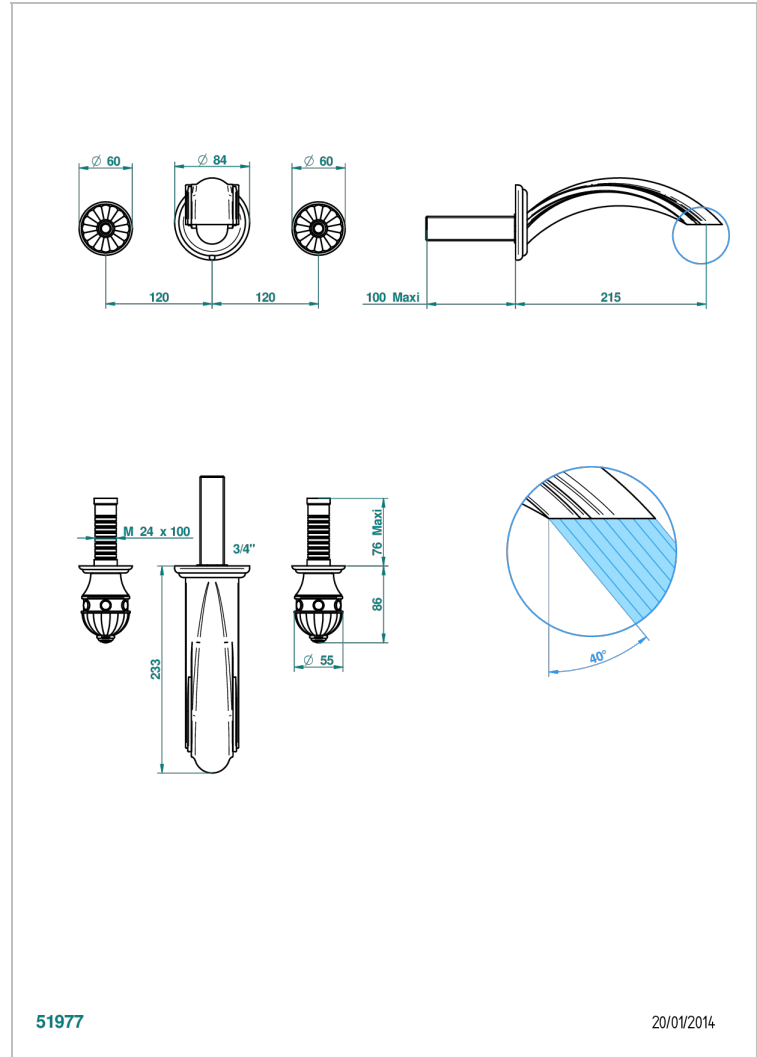

CHEVERNY LAPIS LAZULI

A1T-41SGB

Trim for wall mounted 3-hole bath set only

CHARACTERISTIC

- Cheverny Lapis Lazuli
- Trim for wall mounted 3-hole bath set only

RELATED SKU'S

- Ref. G00-40AM/US Rough parts for wall set (one counter clockwise and one clockwise cartridges)

AVAILABLE FINITIONS

Black ceram - D30
Blush PVD - H62
Brass color PVD - H49
Brown bronze color PVD - F33
Chrome polished - A02
Chrome polished / gold polished - G02

Gold color PVD - H52
Gold mat - F07
Gold polished - F01
Graphite PVD - H64
Matt Umber PVD - H67
Matt blush PVD - H60

Umber PVD - H66