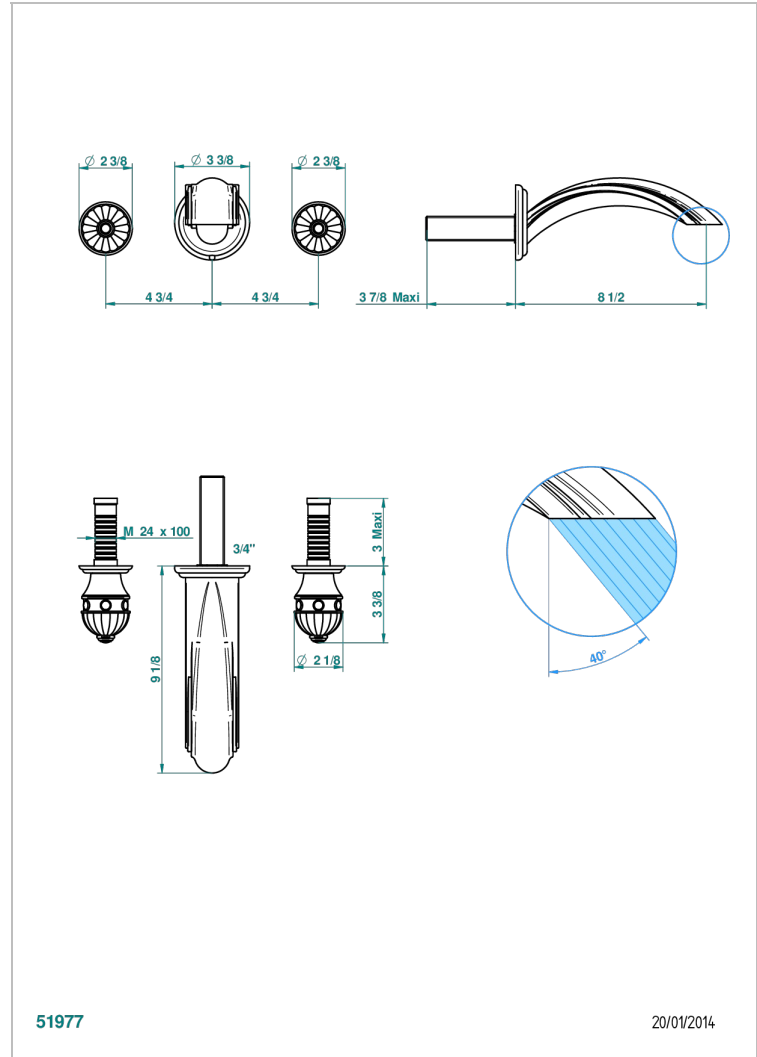

# CHEVERNY LAPIS LAZULI

A1T-41SGB

Trim for wall mounted 3-hole bath set only

## CHARACTERISTIC

- Cheverny Lapis Lazuli
- Trim for wall mounted 3-hole bath set only

## RELATED SKU'S

- Ref. G00-40AM/US Rough parts for wall set (one counter clockwise and one clockwise cartridges)