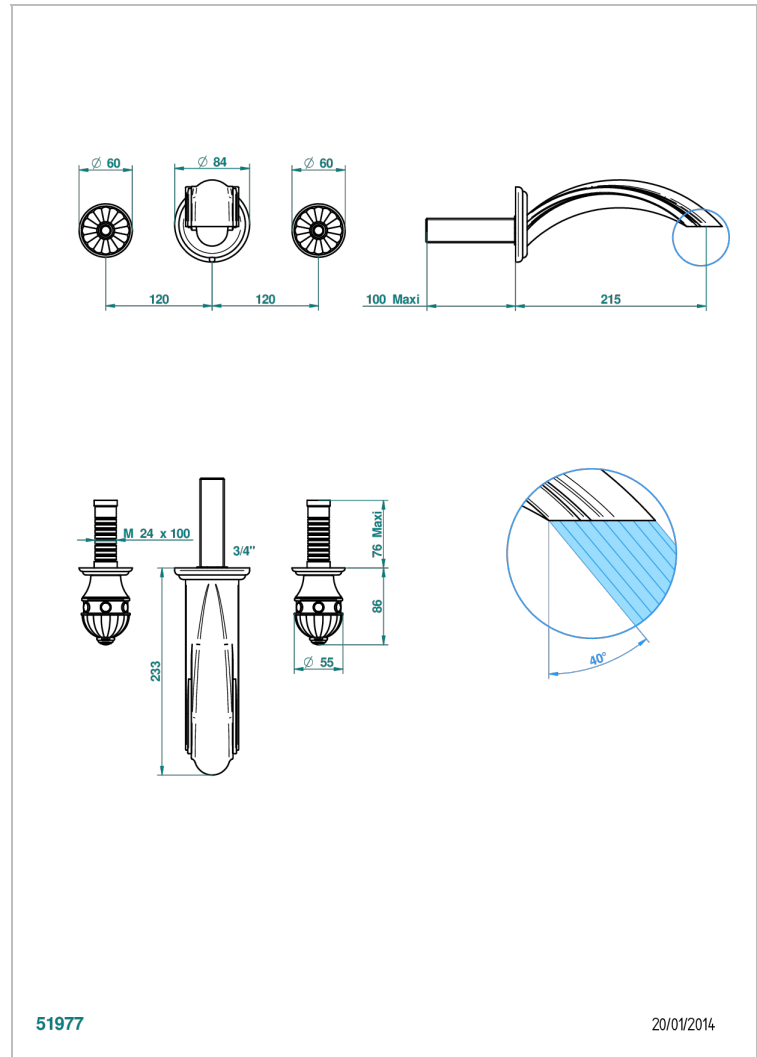

# CHEVERNY LAPIS LAZULI

A1T-40SGBUS

Trim for wall mounted 3-hole lavatory set only

THG<sup>®</sup>  
PARIS

51977

20/01/2014

## CHARACTERISTIC

- Cheverny Lapis Lazuli
- Trim for wall mounted 3-hole lavatory set only

## RELATED SKU'S

- Ref. G00-40AM/US Rough parts for wall set (one counter clockwise and one clockwise cartridges)