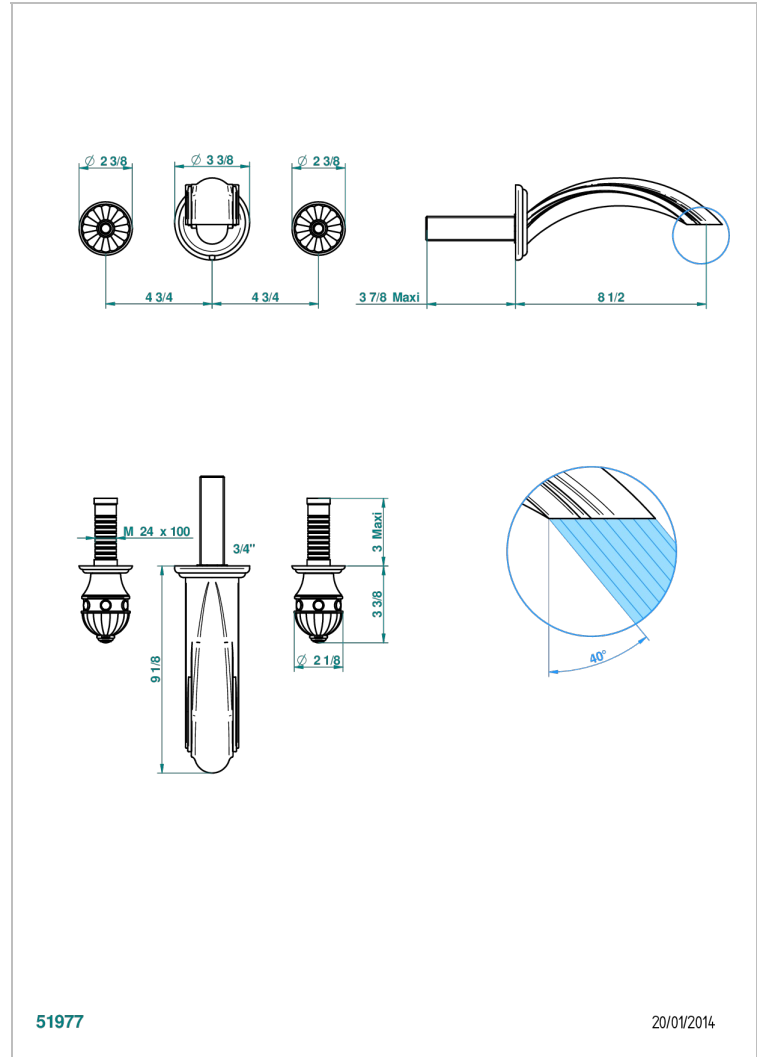

# CHEVERNY LAPIS LAZULI

A1T-40SGBUS

Trim for wall mounted 3-hole lavatory set only

## CHARACTERISTIC

- Cheverny Lapis Lazuli
- Trim for wall mounted 3-hole lavatory set only

## RELATED SKU'S

- Ref. G00-40AM/US Rough parts for wall set (one counter clockwise and one clockwise cartridges)