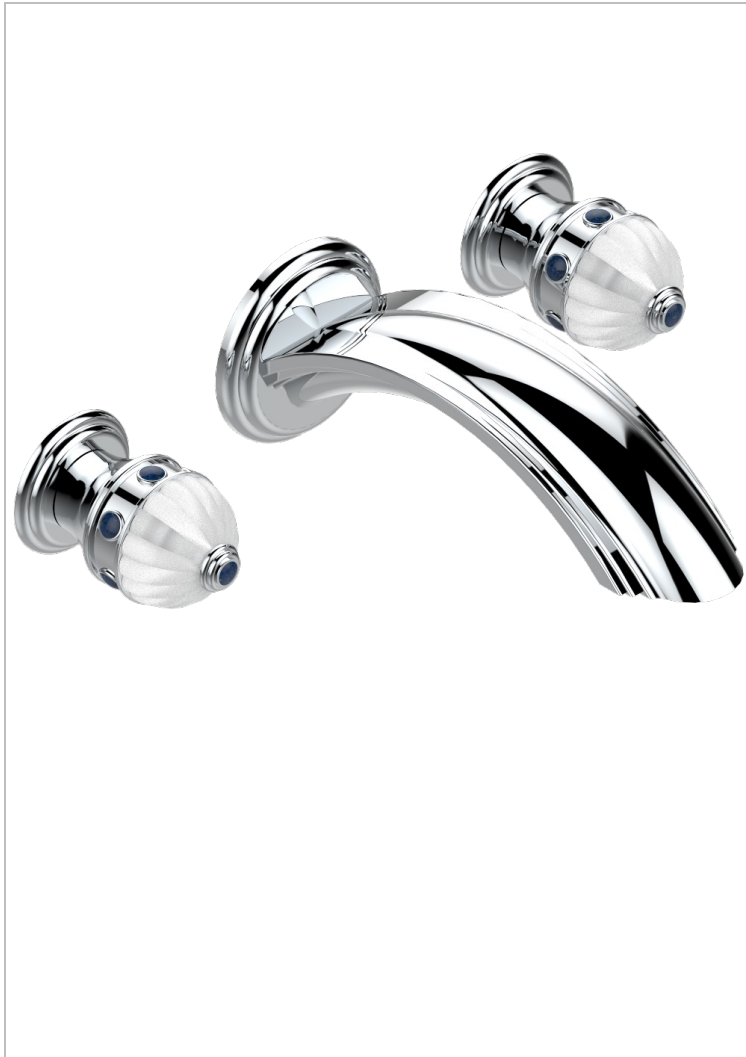

# CHEVERNY LAPIS LAZULI

A1T-40SGBUS

Trim for wall mounted 3-hole lavatory set only

## CHARACTERISTIC

- Cheverny Lapis Lazuli
- Trim for wall mounted 3-hole lavatory set only

## RELATED SKU'S

- Ref. G00-40AM/US Rough parts for wall set (one counter clockwise and one clockwise cartridges)

Matt brass color PVD - H50  
Matt brown bronze color PVD - F34  
Matt chrome (American satin) - C02  
Matt gold color PVD - H53  
Matt graphite PVD - H65  
Matt nickel (American satin) - C01

Matt nickel color PVD - H56  
Nickel antique / Sovereign - H28  
Nickel color PVD - H55  
Nickel polished - B01  
Soft gold - F30  
Soft matt gold - F31