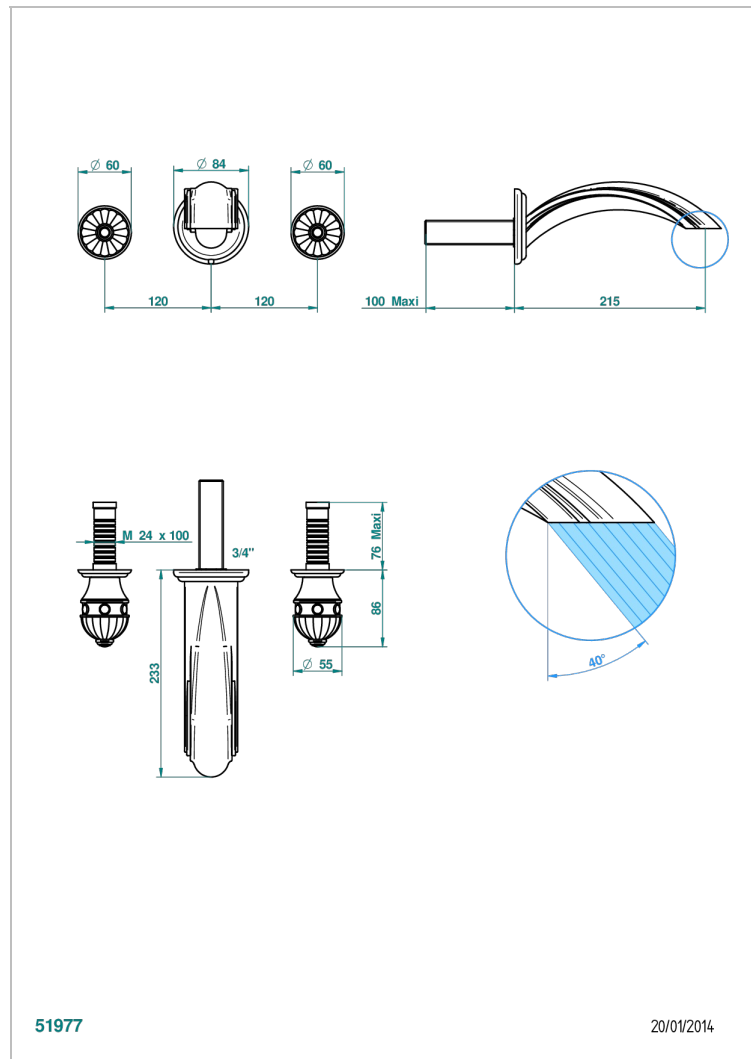

CHEVERNY LAPIS LAZULI

A1T-40SGB

Trim only for wall mounted 3-hole basin mixer

THG[®]
PARIS

CARACTERÍSTICAS

- Cheverny Lapis Lazuli
- Trim only for wall mounted 3-hole basin mixer

PRODUCTOS RELACIONADOS

- Ref. G00-40AC Rough parts for wall mounted 3 hole mixer, cross handle version
- Ref. G00-40AM Rough parts for wall mounted 3 hole mixer, lever handle version

ACABADOS DISPONIBLES

Cerámica negra mate - D30
Cromo - A02
Cromo / dorado - G02
Cromo mate - C02
Dorado - F01
Dorado mate - F07

Dorado pálido - F30
Dorado pálido mate (sin barniz) - F31
Níquel - B01
Níquel mate - C01
Níquel viejo - H28
Pvd blush - H62

Pvd umber mate - H67