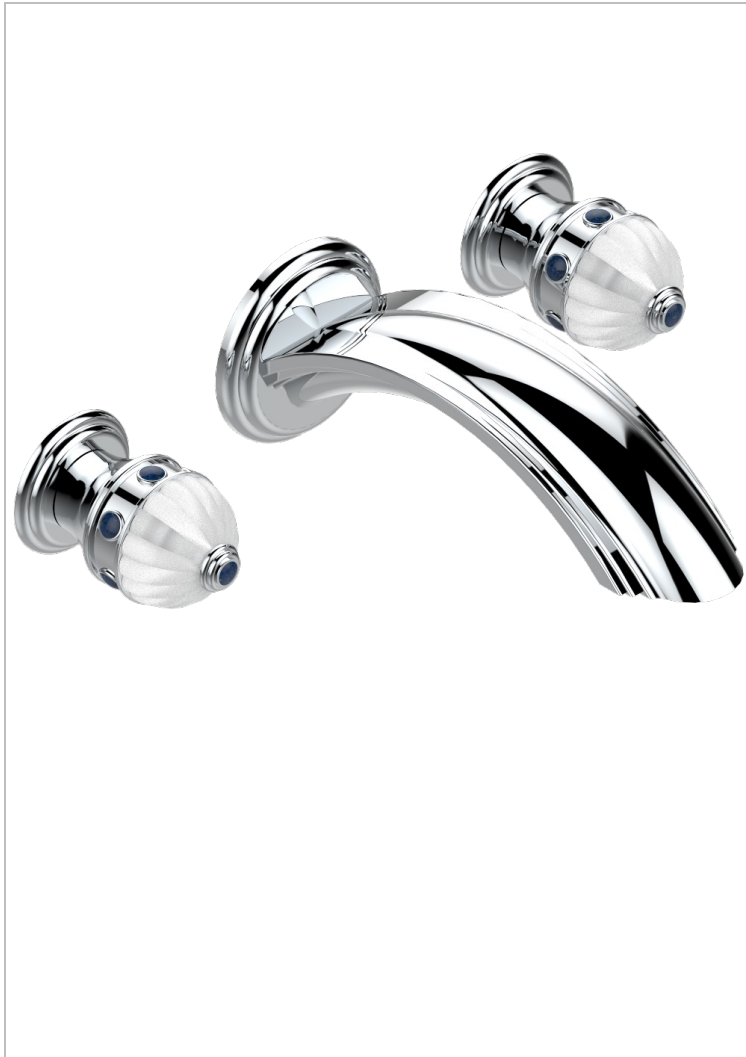

CHEVERNY LAPIS LAZULI

A1T-40SGB

Trim only for wall mounted 3-hole basin mixer

THG[®]
PARIS

51977

20/01/2014

CHARACTERISTIC

- Cheverny Lapis Lazuli
- Trim only for wall mounted 3-hole basin mixer

RELATED SKU'S

- Ref. G00-40AC Rough parts for wall mounted 3 hole mixer, cross handle version
- Ref. G00-40AM Rough parts for wall mounted 3 hole mixer, lever handle version

AVAILABLE FINITIONS

Antique nickel - H28
Black ceram - D30
Blush PVD - H62
Brass color PVD - H49
Brown bronze color PVD - F33
Gold color PVD - H52

Graphite PVD - H64
Matt Umber PVD - H67
Matt blush PVD - H60
Matt brass color PVD - H50
Matt brown bronze color PVD - F34
Matt chrome - C02

Matt gold - F07
Matt gold color PVD - H53
Matt graphite PVD - H65
Matt nickel (color finish) - C01
Matt nickel color PVD - H56
Nickel color PVD - H55

Polished chrome (color finish) - A02
Polished chrome / Polished gold (color finish) - G02
Polished gold (color finish) - F01
Polished nickel - B01
Soft gold - F30
Soft matt gold - F31
Umber PVD - H66