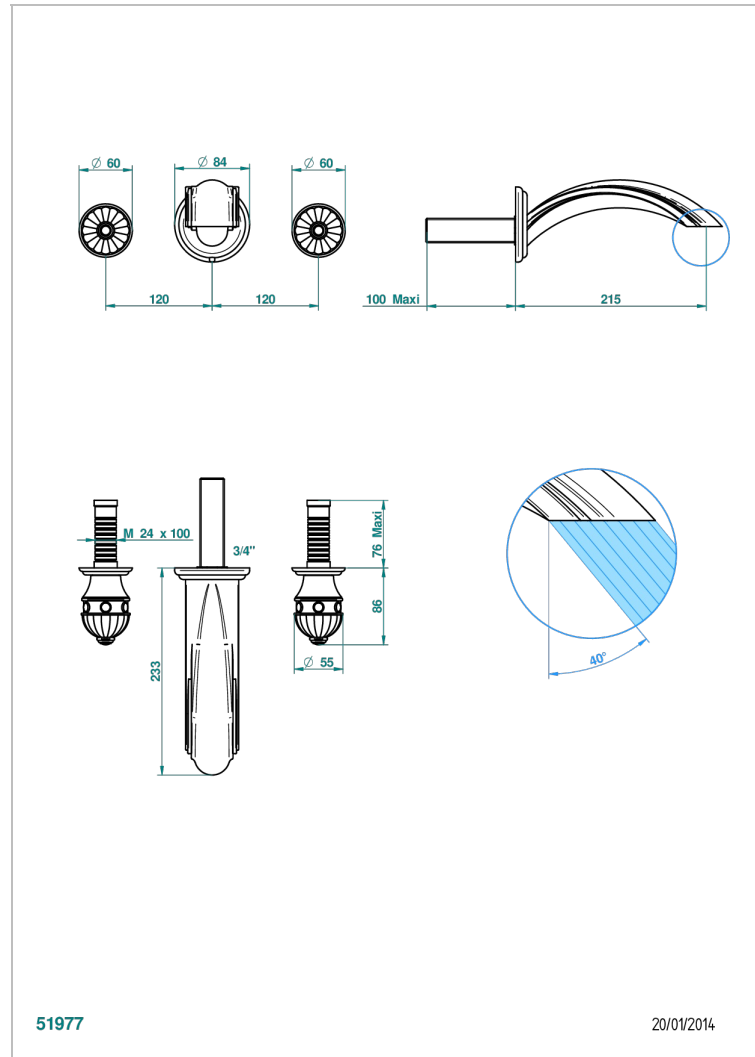

CHEVERNY LAPIS LAZULI

A1T-40SGB

Trim only for wall mounted 3-hole basin mixer

THG[®]
PARIS

51977

20/01/2014

CHARACTERISTIC

- Cheverny Lapis Lazuli
- Trim only for wall mounted 3-hole basin mixer

RELATED SKU'S

- Ref. G00-40AC Rough parts for wall mounted 3 hole mixer, cross handle version
- Ref. G00-40AM Rough parts for wall mounted 3 hole mixer, lever handle version

AVAILABLE FINITIONS

Antique nickel - H28
Black ceram - D30
Blush PVD - H62
Brass color PVD - H49
Brown bronze color PVD - F33
Gold color PVD - H52