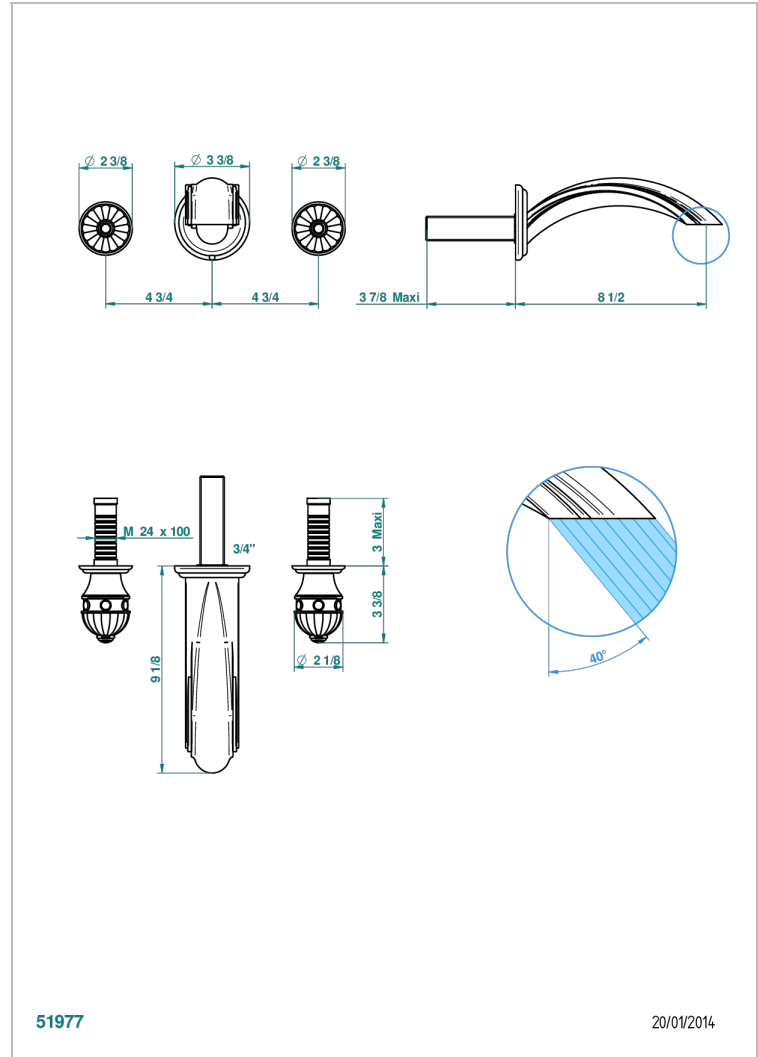

CHEVERNY LAPIS LAZULI

A1T-40SGB

Trim only for wall mounted 3-hole basin mixer

THG[®]
PARIS

CARACTERÍSTICAS

- Cheverny Lapis Lazuli
- Trim only for wall mounted 3-hole basin mixer

PRODUCTOS RELACIONADOS

- Ref. G00-40AC Rough parts for wall mounted 3 hole mixer, cross handle version
- Ref. G00-40AM Rough parts for wall mounted 3 hole mixer, lever handle version

ACABADOS DISPONIBLES

Cerámica negra mate - D30
Cromo - A02
Cromo / dorado - G02
Cromo mate - C02
Dorado - F01
Dorado mate - F07

Dorado pálido - F30
Dorado pálido mate (sin barniz) - F31
Níquel - B01
Níquel mate - C01
Níquel viejo - H28
Pvd blush - H62