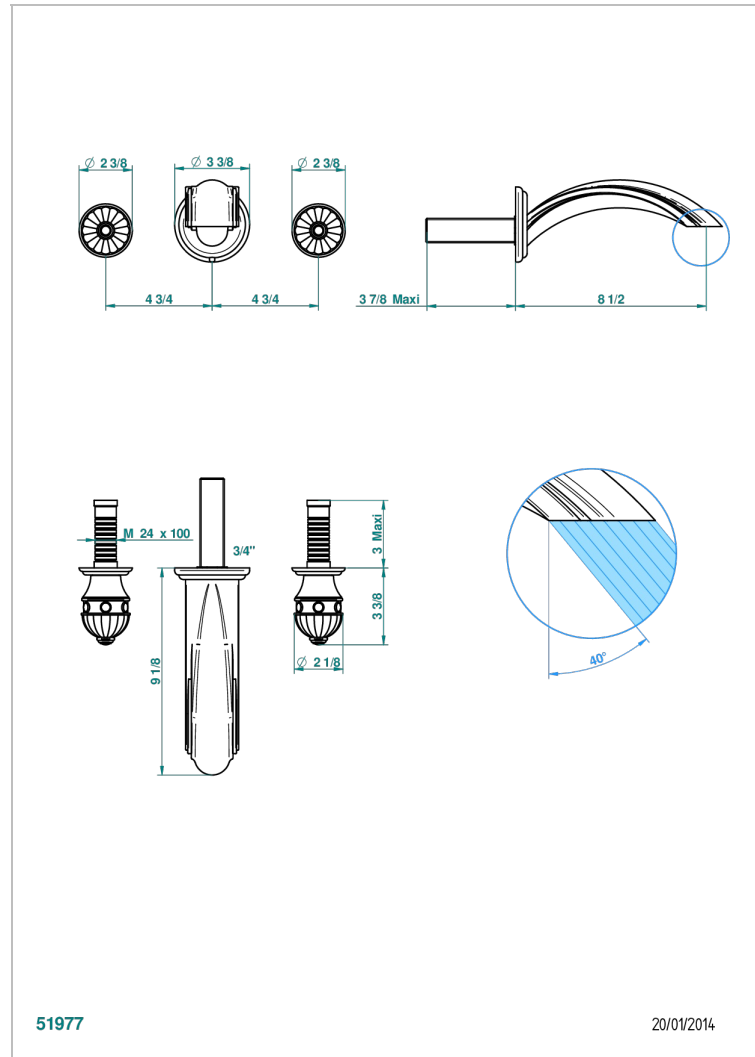

# CHEVERNY LAPIS LAZULI

A1T-40SGB

Trim only for wall mounted 3-hole basin mixer

THG<sup>®</sup>  
PARIS

## CHARACTERISTIC

- Cheverny Lapis Lazuli
- Trim only for wall mounted 3-hole basin mixer

## RELATED SKU'S

- Ref. G00-40AC Rough parts for wall mounted 3 hole mixer, cross handle version
- Ref. G00-40AM Rough parts for wall mounted 3 hole mixer, lever handle version

## AVAILABLE FINITIONS

Antique nickel - H28  
Black ceram - D30  
Blush PVD - H62  
Brass color PVD - H49  
Brown bronze color PVD - F33  
Gold color PVD - H52

Graphite PVD - H64  
Matt Umber PVD - H67  
Matt blush PVD - H60  
Matt brass color PVD - H50  
Matt brown bronze color PVD - F34  
Matt chrome - C02