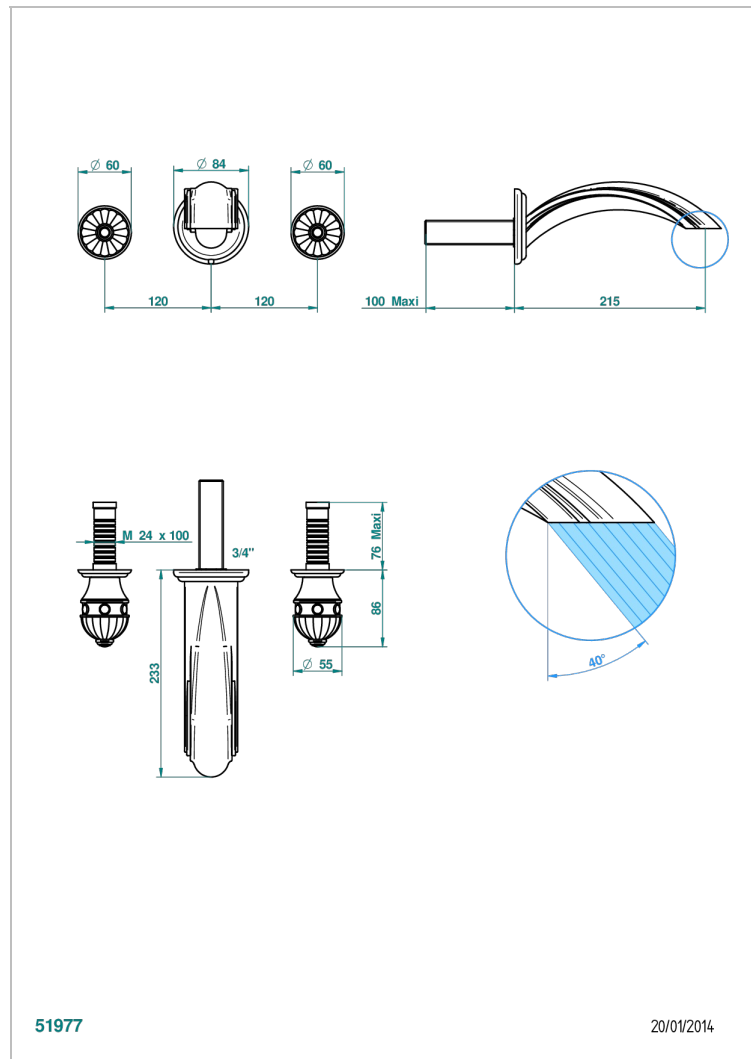

AMBOISE LAPIS LAZULI

A1K-41SGB

Trim only for wall mounted 3-hole bath mixer

THG[®]
PARIS

51977

20/01/2014

CARACTERÍSTICAS

- Amboise Lapis Lazuli
- Trim only for wall mounted 3-hole bath mixer

PRODUCTOS RELACIONADOS

- Ref. G00-40AC Rough parts for wall mounted 3 hole mixer, cross handle version
- Ref. G00-40AM Rough parts for wall mounted 3 hole mixer, lever handle version

ACABADOS DISPONIBLES

Cerámica negra mate - D30
Cromo - A02
Cromo / dorado - G02
Cromo mate - C02
Dorado - F01
Dorado mate - F07

Dorado pálido - F30
Dorado pálido mate (sin barniz) - F31
Níquel - B01
Níquel mate - C01
Níquel viejo - H28
Pvd blush - H62