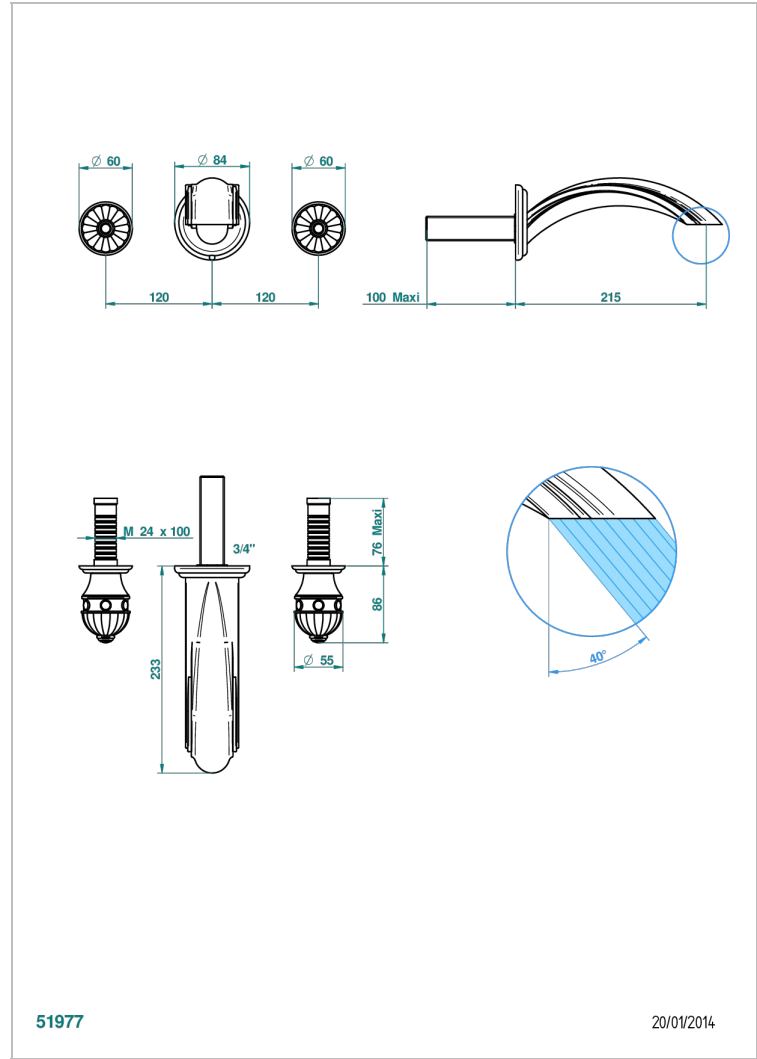

# AMBOISE LAPIS LAZULI

A1K-41SGB

Trim only for wall mounted 3-hole bath mixer

THG<sup>®</sup>  
PARIS

## CHARACTERISTIC

- Amboise Lapis Lazuli
- Trim only for wall mounted 3-hole bath mixer

## RELATED SKU'S

- Ref. G00-40AC Rough parts for wall mounted 3 hole mixer, cross handle version
- Ref. G00-40AM Rough parts for wall mounted 3 hole mixer, lever handle version

## AVAILABLE FINITIONS

Antique nickel - H28  
Black ceram - D30  
Blush PVD - H62  
Brass color PVD - H49  
Brown bronze color PVD - F33  
Gold color PVD - H52

Graphite PVD - H64  
Matt Umber PVD - H67  
Matt blush PVD - H60  
Matt brass color PVD - H50  
Matt brown bronze color PVD - F34  
Matt chrome - C02