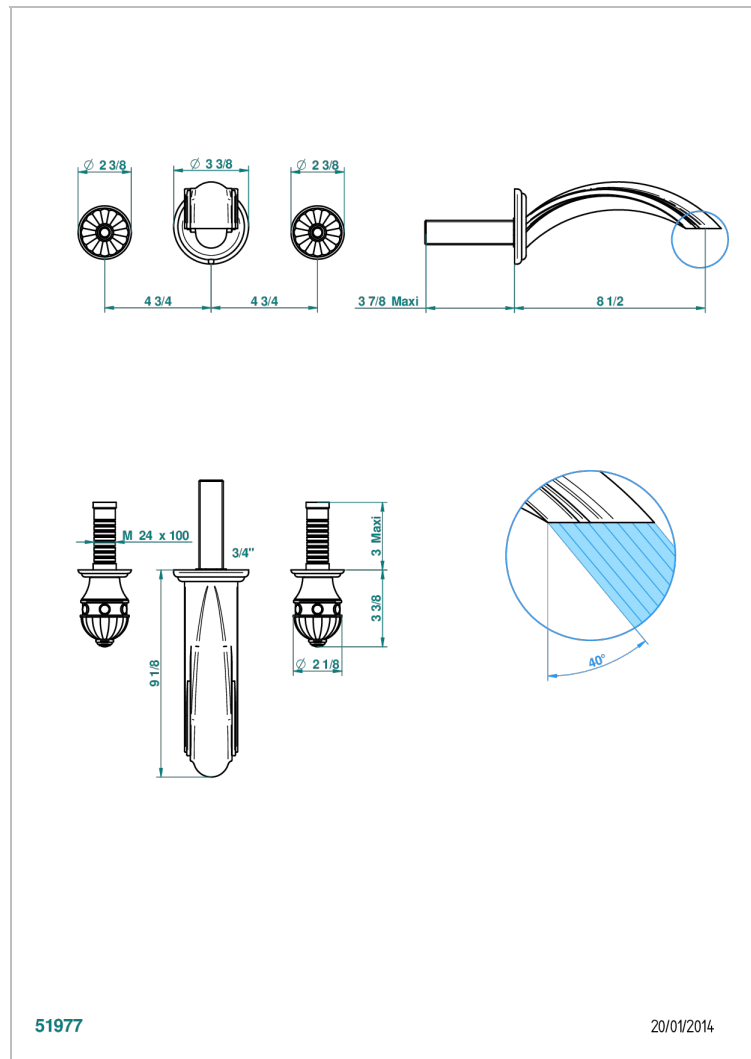

AMBOISE LAPIS LAZULI

A1K-41SGB

Trim only for wall mounted 3-hole bath mixer

THG[®]
PARIS

CARACTERÍSTICAS

- Amboise Lapis Lazuli
- Trim only for wall mounted 3-hole bath mixer

PRODUCTOS RELACIONADOS

- Ref. G00-40AC Rough parts for wall mounted 3 hole mixer, cross handle version
- Ref. G00-40AM Rough parts for wall mounted 3 hole mixer, lever handle version

ACABADOS DISPONIBLES

Cerámica negra mate - D30
Cromo - A02
Cromo / dorado - G02
Cromo mate - C02
Dorado - F01
Dorado mate - F07

Dorado pálido - F30
Dorado pálido mate (sin barniz) - F31
Níquel - B01
Níquel mate - C01
Níquel viejo - H28
Pvd blush - H62

Pvd umber mate - H67