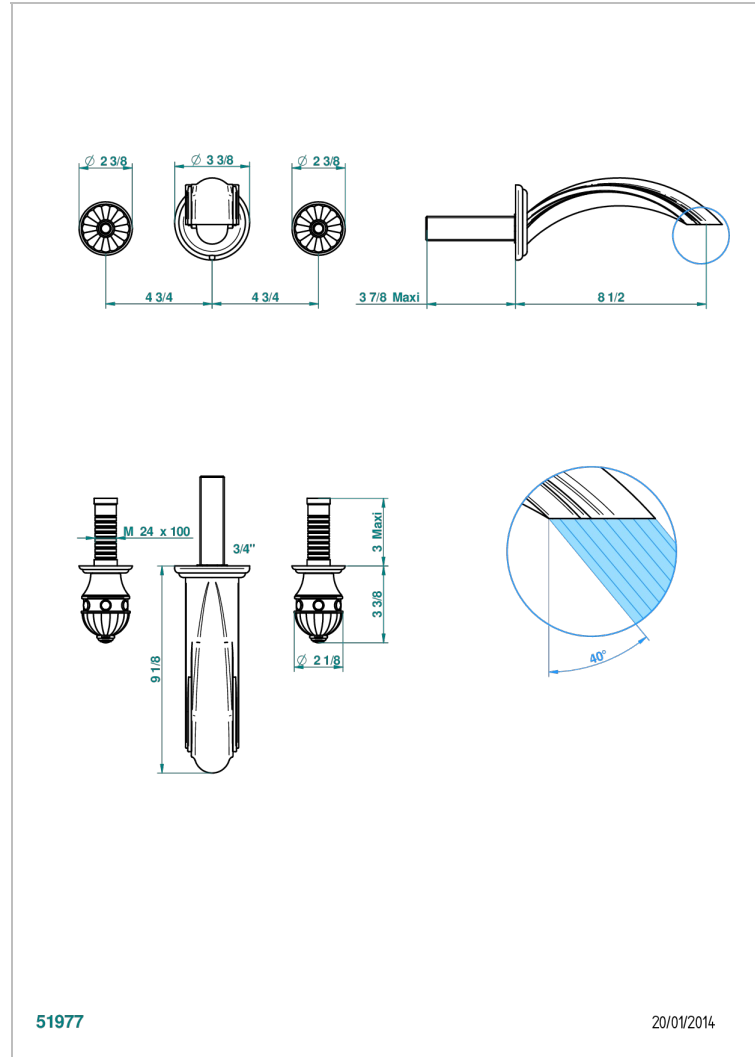

# AMBOISE LAPIS LAZULI

A1K-41SGB

Trim only for wall mounted 3-hole bath mixer

THG<sup>®</sup>  
PARIS

## CHARACTERISTIC

- Amboise Lapis Lazuli
- Trim only for wall mounted 3-hole bath mixer

## RELATED SKU'S

- Ref. G00-40AC Rough parts for wall mounted 3 hole mixer, cross handle version
- Ref. G00-40AM Rough parts for wall mounted 3 hole mixer, lever handle version

## AVAILABLE FINITIONS

Antique nickel - H28  
Black ceram - D30  
Blush PVD - H62  
Brass color PVD - H49  
Brown bronze color PVD - F33  
Gold color PVD - H52

Graphite PVD - H64  
Matt Umber PVD - H67  
Matt blush PVD - H60  
Matt brass color PVD - H50  
Matt brown bronze color PVD - F34  
Matt chrome - C02