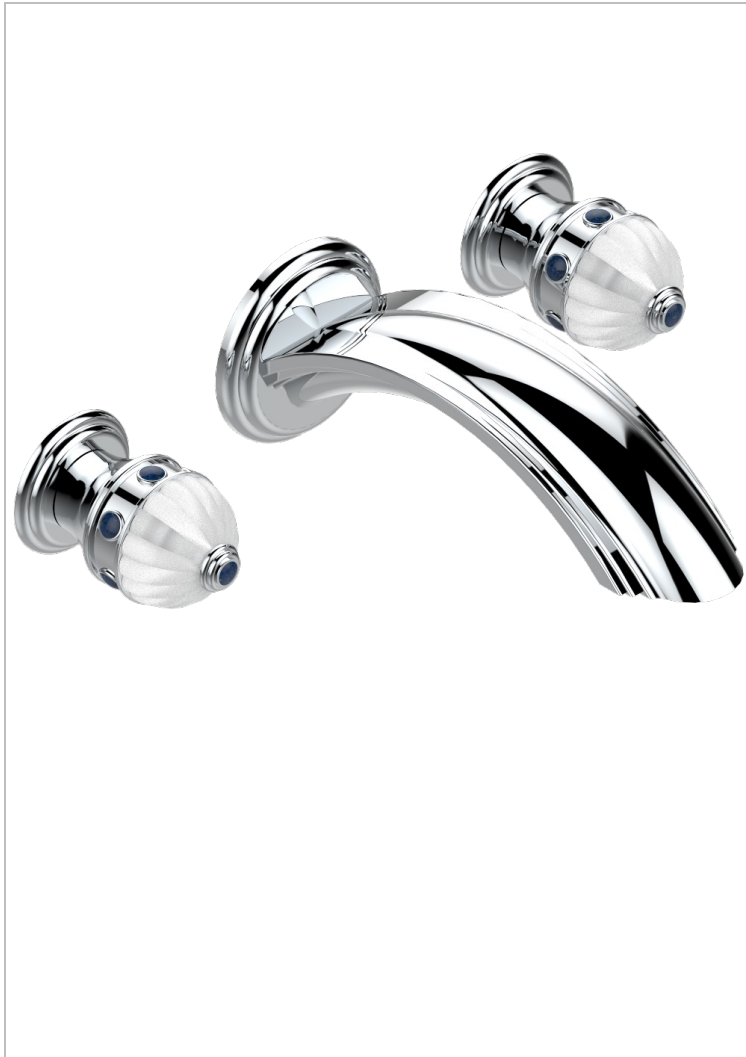

# AMBOISE LAPIS LAZULI

A1K-41SGB

Trim only for wall mounted 3-hole bath mixer

THG<sup>®</sup>  
PARIS

## CHARACTERISTIC

- Amboise Lapis Lazuli
- Trim only for wall mounted 3-hole bath mixer

## RELATED SKU'S

- Ref. G00-40AC Rough parts for wall mounted 3 hole mixer, cross handle version
- Ref. G00-40AM Rough parts for wall mounted 3 hole mixer, lever handle version

## AVAILABLE FINITIONS

Antique nickel - H28  
Black ceram - D30  
Blush PVD - H62  
Brass color PVD - H49  
Brown bronze color PVD - F33  
Gold color PVD - H52

Graphite PVD - H64  
Matt Umber PVD - H67  
Matt blush PVD - H60  
Matt brass color PVD - H50  
Matt brown bronze color PVD - F34  
Matt chrome - C02