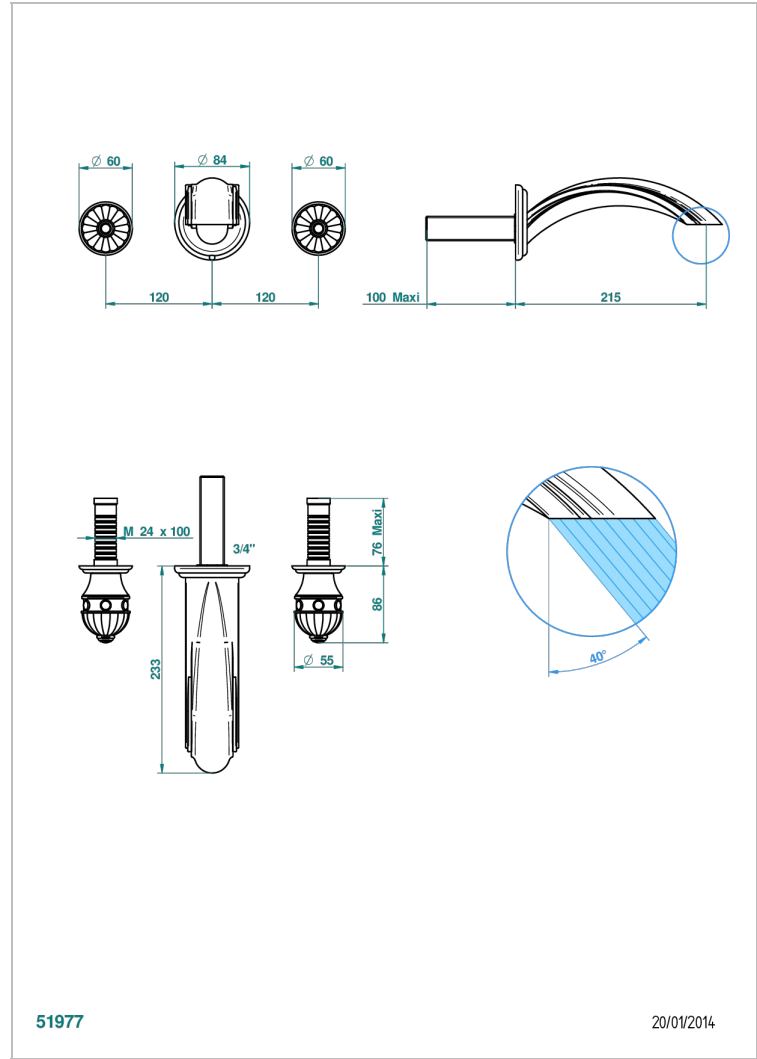

AMBOISE LAPIS LAZULI

A1K-41SGB

Trim only for wall mounted 3-hole bath mixer

THG[®]
PARIS

CHARACTERISTIC

- Amboise Lapis Lazuli
- Trim only for wall mounted 3-hole bath mixer

RELATED SKU'S

- Ref. G00-40AC Rough parts for wall mounted 3 hole mixer, cross handle version
- Ref. G00-40AM Rough parts for wall mounted 3 hole mixer, lever handle version

AVAILABLE FINITIONS

Antique nickel - H28
Black ceram - D30
Blush PVD - H62
Brass color PVD - H49
Brown bronze color PVD - F33
Gold color PVD - H52

Graphite PVD - H64
Matt Umber PVD - H67
Matt blush PVD - H60
Matt brass color PVD - H50
Matt brown bronze color PVD - F34
Matt chrome - C02