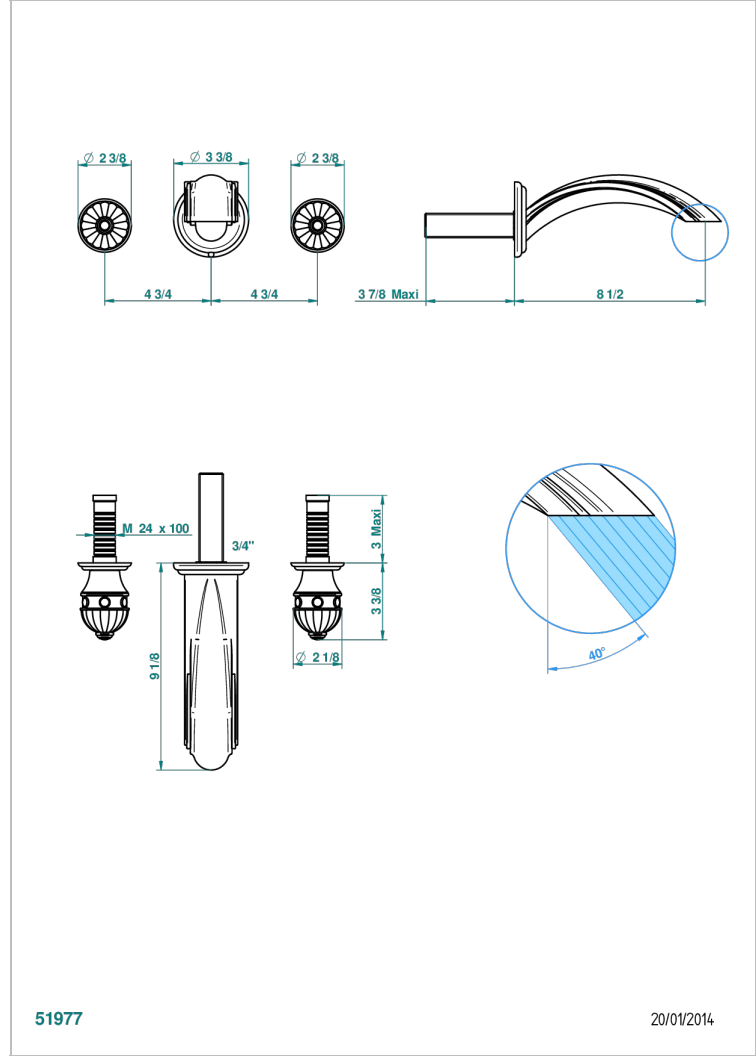

AMBOISE LAPIS LAZULI

A1K-41SGB

Trim only for wall mounted 3-hole bath mixer

THG[®]
PARIS

CHARACTERISTIC

- Amboise Lapis Lazuli
- Trim only for wall mounted 3-hole bath mixer

RELATED SKU'S

- Ref. G00-40AC Rough parts for wall mounted 3 hole mixer, cross handle version
- Ref. G00-40AM Rough parts for wall mounted 3 hole mixer, lever handle version

AVAILABLE FINITIONS

Antique nickel - H28
Black ceram - D30
Blush PVD - H62
Brass color PVD - H49
Brown bronze color PVD - F33
Gold color PVD - H52

Graphite PVD - H64
Matt Umber PVD - H67
Matt blush PVD - H60
Matt brass color PVD - H50
Matt brown bronze color PVD - F34
Matt chrome - C02