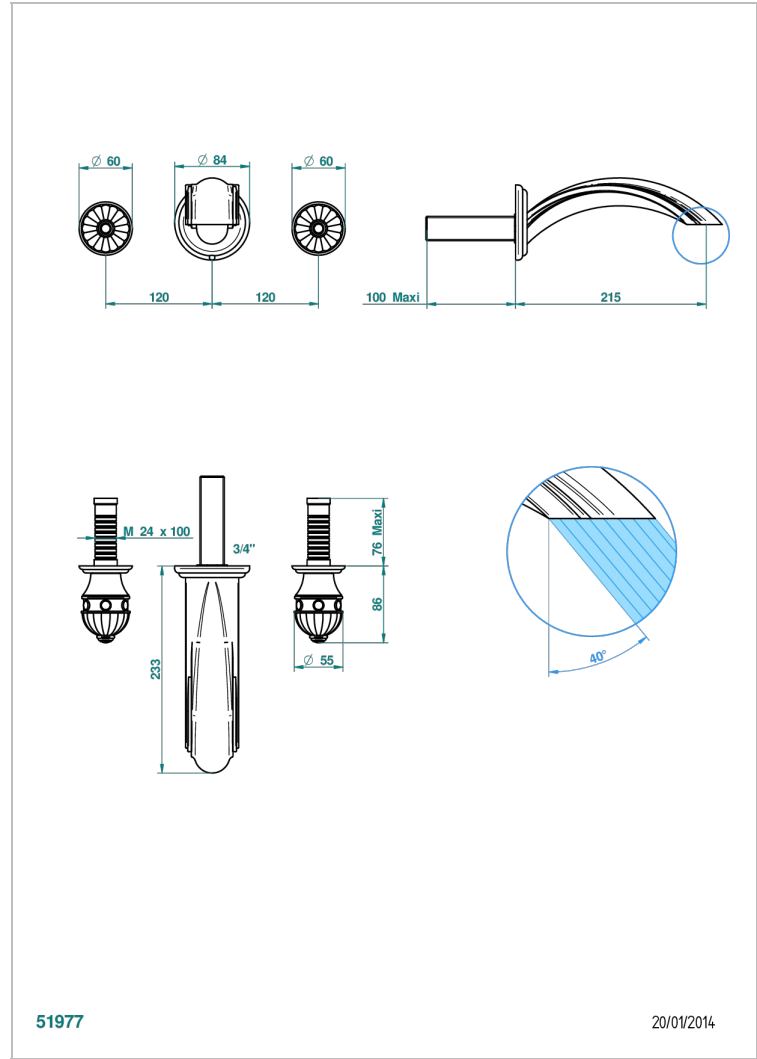

# AMBOISE LAPIS LAZULI

A1K-40SGB

Trim only for wall mounted 3-hole basin mixer

THG<sup>®</sup>  
PARIS

## CHARACTERISTIC

- Amboise Lapis Lazuli
- Trim only for wall mounted 3-hole basin mixer

## RELATED SKU'S

- Ref. G00-40AC Rough parts for wall mounted 3 hole mixer, cross handle version
- Ref. G00-40AM Rough parts for wall mounted 3 hole mixer, lever handle version

## AVAILABLE FINITIONS

Antique nickel - H28  
Black ceram - D30  
Blush PVD - H62  
Brass color PVD - H49  
Brown bronze color PVD - F33  
Gold color PVD - H52

Graphite PVD - H64  
Matt Umber PVD - H67  
Matt blush PVD - H60  
Matt brass color PVD - H50  
Matt brown bronze color PVD - F34  
Matt chrome - C02