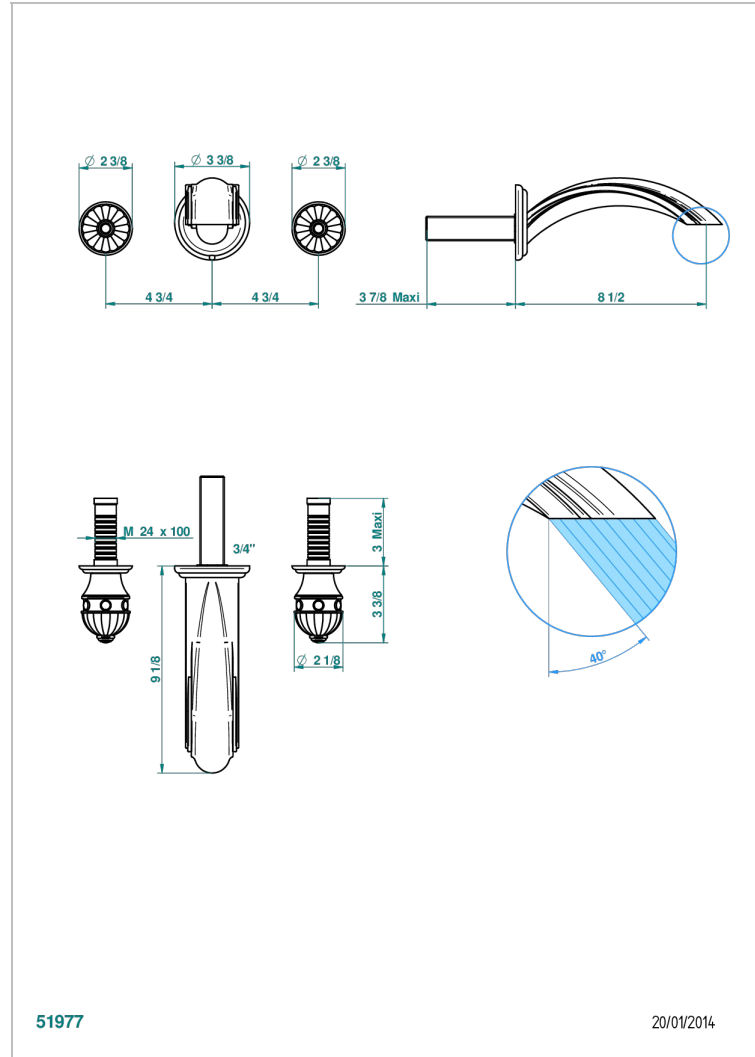

AMBOISE LAPIS LAZULI

A1K-40SGB

Trim only for wall mounted 3-hole basin mixer

THG[®]
PARIS

CHARACTERISTIC

- Amboise Lapis Lazuli
- Trim only for wall mounted 3-hole basin mixer

RELATED SKU'S

- Ref. G00-40AC Rough parts for wall mounted 3 hole mixer, cross handle version
- Ref. G00-40AM Rough parts for wall mounted 3 hole mixer, lever handle version

AVAILABLE FINITIONS

Antique nickel - H28
Black ceram - D30
Blush PVD - H62
Brass color PVD - H49
Brown bronze color PVD - F33
Gold color PVD - H52

Graphite PVD - H64
Matt Umber PVD - H67
Matt blush PVD - H60
Matt brass color PVD - H50
Matt brown bronze color PVD - F34
Matt chrome - C02