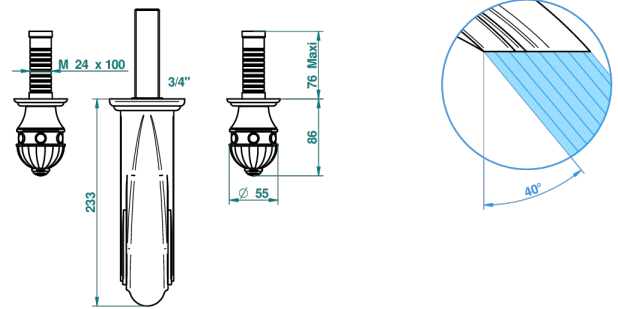

# AMBOISE LAPIS LAZULI

A1K-40SGB

Trim only for wall mounted 3-hole basin mixer

THG  
PARIS

51977

20/01/2014

## CARACTERÍSTICAS

- Amboise Lapis Lazuli
- Trim only for wall mounted 3-hole basin mixer