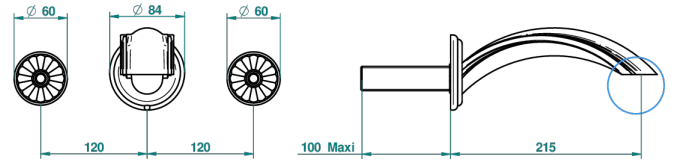

# AMBOISE LAPIS LAZULI

A1K-40SGB

Trim only for wall mounted 3-hole basin mixer

THG  
PARIS

51977

20/01/2014

## CARACTERÍSTICAS

- Amboise Lapis Lazuli
- Trim only for wall mounted 3-hole basin mixer