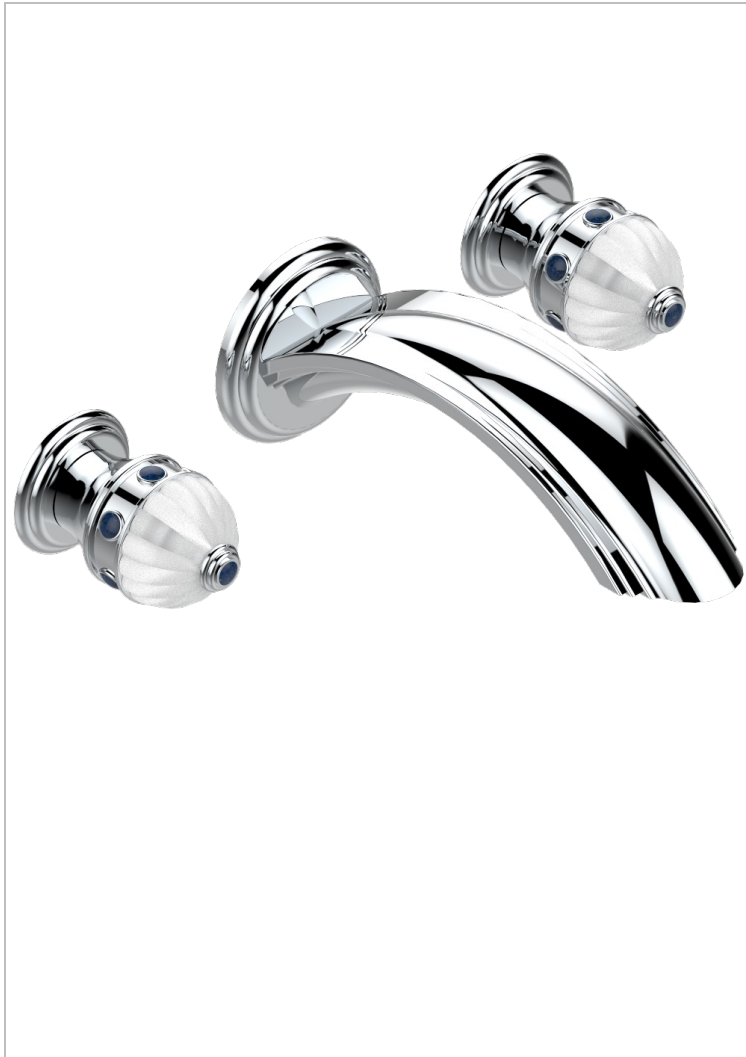

# AMBOISE LAPIS LAZULI

A1K-40SGB

Trim only for wall mounted 3-hole basin mixer

THG<sup>®</sup>  
PARIS

## CHARACTERISTIC

- Amboise Lapis Lazuli
- Trim only for wall mounted 3-hole basin mixer

## RELATED SKU'S

- Ref. G00-40AC Rough parts for wall mounted 3 hole mixer, cross handle version
- Ref. G00-40AM Rough parts for wall mounted 3 hole mixer, lever handle version

## AVAILABLE FINITIONS

Antique nickel - H28  
Black ceram - D30  
Blush PVD - H62  
Brass color PVD - H49  
Brown bronze color PVD - F33  
Gold color PVD - H52

Graphite PVD - H64  
Matt Umber PVD - H67  
Matt blush PVD - H60  
Matt brass color PVD - H50  
Matt brown bronze color PVD - F34  
Matt chrome - C02