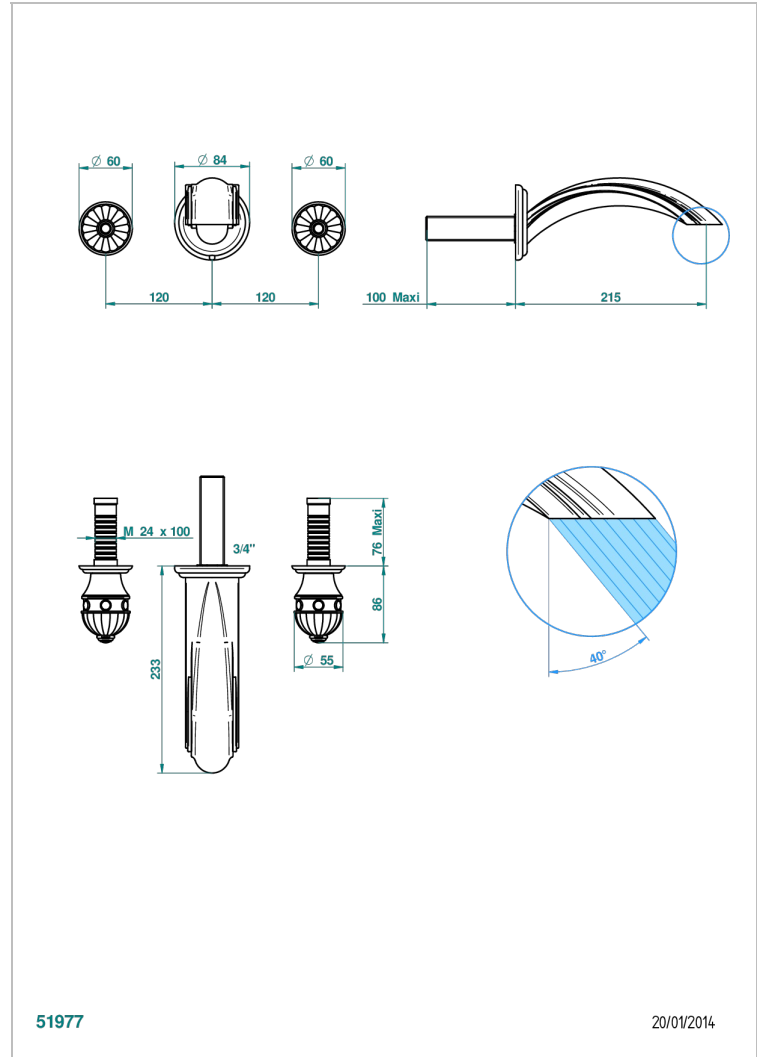

# AMBOISE LAPIS LAZULI

A1K-40SGB

Trim only for wall mounted 3-hole basin mixer

THG<sup>®</sup>  
PARIS

## CHARACTERISTIC

- Amboise Lapis Lazuli
- Trim only for wall mounted 3-hole basin mixer

## RELATED SKU'S

- Ref. G00-40AC Rough parts for wall mounted 3 hole mixer, cross handle version
- Ref. G00-40AM Rough parts for wall mounted 3 hole mixer, lever handle version

## AVAILABLE FINITIONS

Antique nickel - H28  
Black ceram - D30  
Blush PVD - H62  
Brass color PVD - H49  
Brown bronze color PVD - F33  
Gold color PVD - H52

Graphite PVD - H64  
Matt Umber PVD - H67  
Matt blush PVD - H60  
Matt brass color PVD - H50  
Matt brown bronze color PVD - F34  
Matt chrome - C02