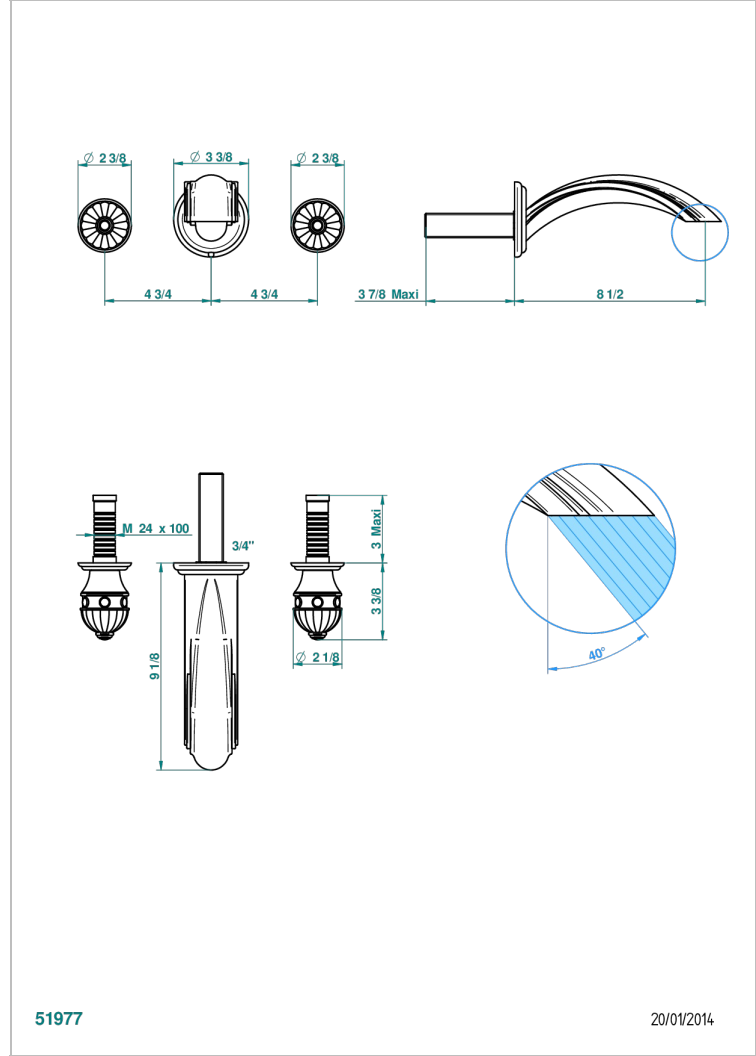

# AMBOISE LAPIS LAZULI

A1K-40SGB

Trim only for wall mounted 3-hole basin mixer

THG<sup>®</sup>  
PARIS

51977

20/01/2014

## CHARACTERISTIC

- Amboise Lapis Lazuli
- Trim only for wall mounted 3-hole basin mixer

## RELATED SKU'S

- Ref. G00-40AC Rough parts for wall mounted 3 hole mixer, cross handle version
- Ref. G00-40AM Rough parts for wall mounted 3 hole mixer, lever handle version

## AVAILABLE FINITIONS

Antique nickel - H28  
Black ceram - D30  
Blush PVD - H62  
Brass color PVD - H49  
Brown bronze color PVD - F33  
Gold color PVD - H52

Graphite PVD - H64  
Matt Umber PVD - H67  
Matt blush PVD - H60  
Matt brass color PVD - H50  
Matt brown bronze color PVD - F34  
Matt chrome - C02