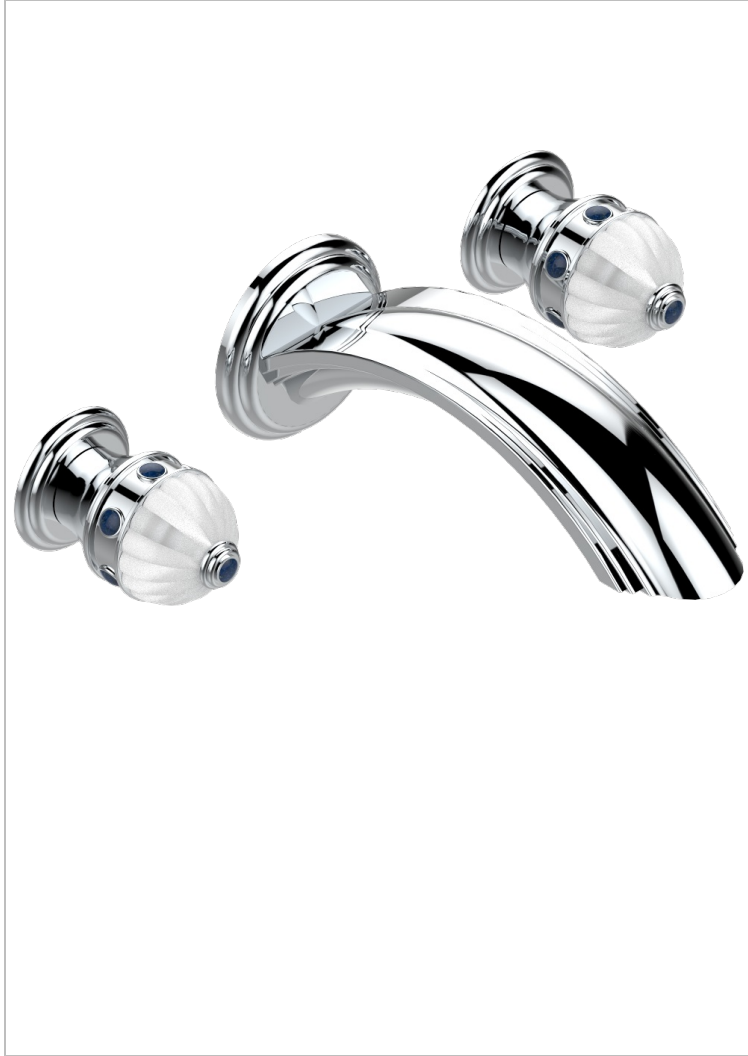

# AMBOISE LAPIS LAZULI

A1K-40SGB

Trim only for wall mounted 3-hole basin mixer

THG<sup>®</sup>  
PARIS

51977

20/01/2014

## CHARACTERISTIC

- Amboise Lapis Lazuli
- Trim only for wall mounted 3-hole basin mixer

## RELATED SKU'S

- Ref. G00-40AC Rough parts for wall mounted 3 hole mixer, cross handle version
- Ref. G00-40AM Rough parts for wall mounted 3 hole mixer, lever handle version

## AVAILABLE FINITIONS

Antique nickel - H28  
Black ceram - D30  
Blush PVD - H62  
Brass color PVD - H49  
Brown bronze color PVD - F33  
Gold color PVD - H52

Graphite PVD - H64  
Matt Umber PVD - H67  
Matt blush PVD - H60  
Matt brass color PVD - H50  
Matt brown bronze color PVD - F34  
Matt chrome - C02