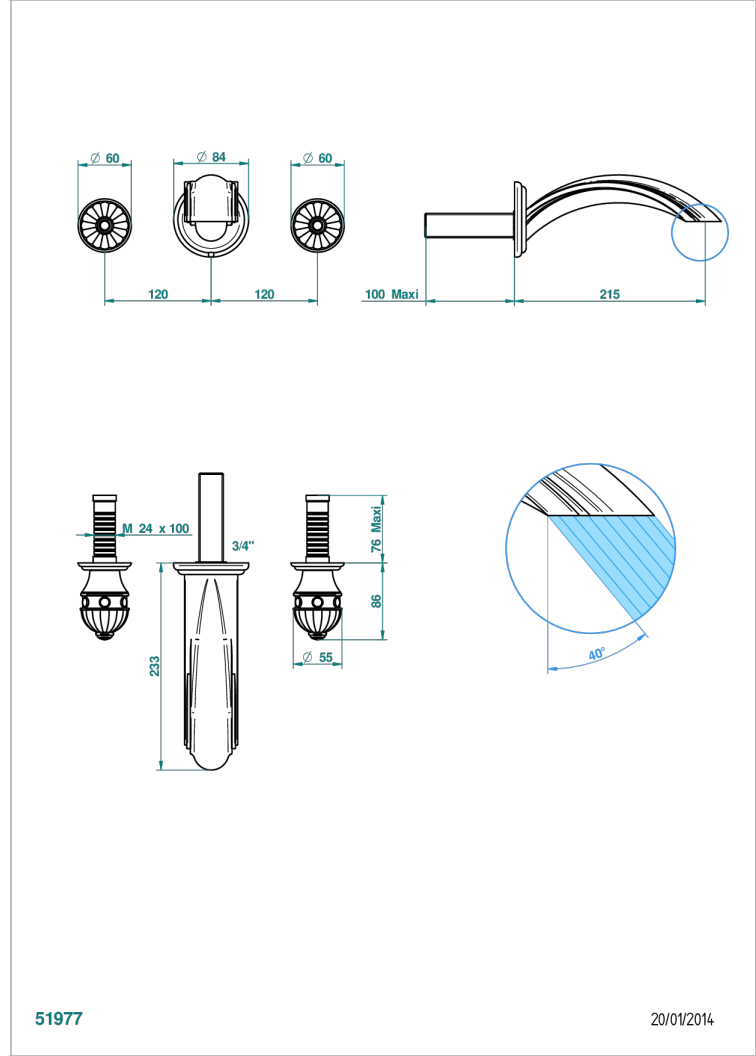

# AMBOISE LAPIS LAZULI

A1K-40SGB

Trim only for wall mounted 3-hole basin mixer

THG<sup>®</sup>  
PARIS

## CARACTERÍSTICAS

- Amboise Lapis Lazuli
- Trim only for wall mounted 3-hole basin mixer

## PRODUCTOS RELACIONADOS

- Ref. G00-40AC Rough parts for wall mounted 3 hole mixer, cross handle version
- Ref. G00-40AM Rough parts for wall mounted 3 hole mixer, lever handle version