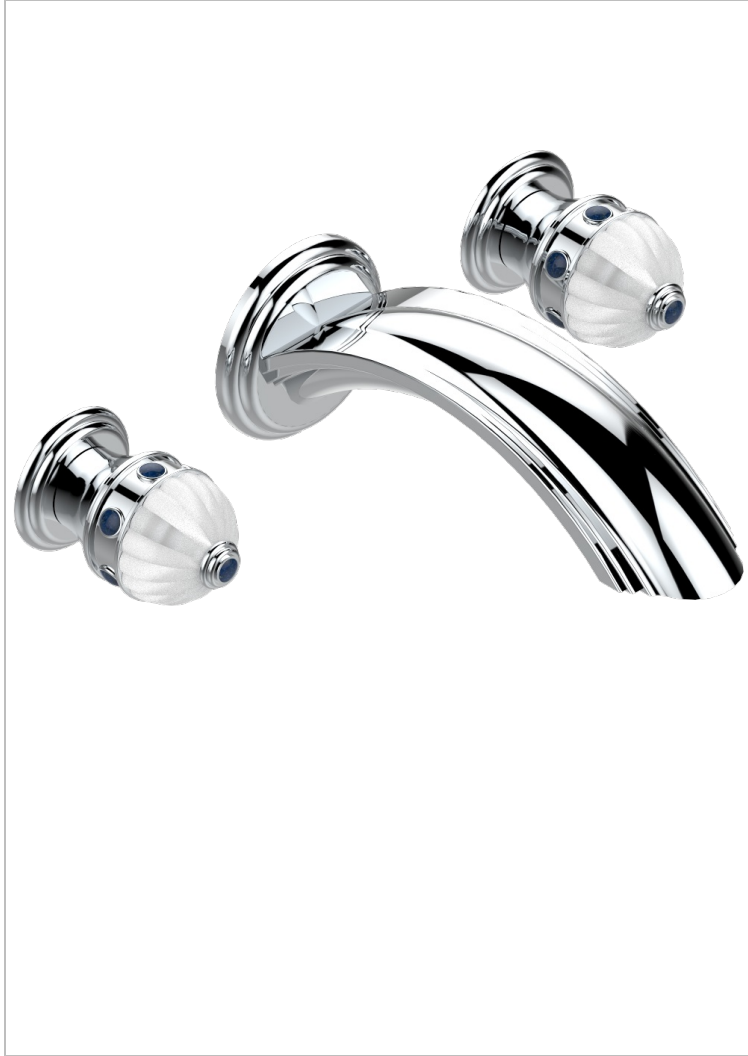

# AMBOISE LAPIS LAZULI

A1K-40SGB

Trim only for wall mounted 3-hole basin mixer

THG<sup>®</sup>  
PARIS

## CARACTERÍSTICAS

- Amboise Lapis Lazuli
- Trim only for wall mounted 3-hole basin mixer

## PRODUCTOS RELACIONADOS

- Ref. G00-40AC Rough parts for wall mounted 3 hole mixer, cross handle version
- Ref. G00-40AM Rough parts for wall mounted 3 hole mixer, lever handle version

## ACABADOS DISPONIBLES

Cerámica negra mate - D30  
Cromo - A02  
Cromo / dorado - G02  
Cromo mate - C02  
Dorado - F01  
Dorado mate - F07

Dorado pálido - F30  
Dorado pálido mate (sin barniz) - F31  
Níquel - B01  
Níquel mate - C01  
Níquel viejo - H28  
Pvd blush - H62