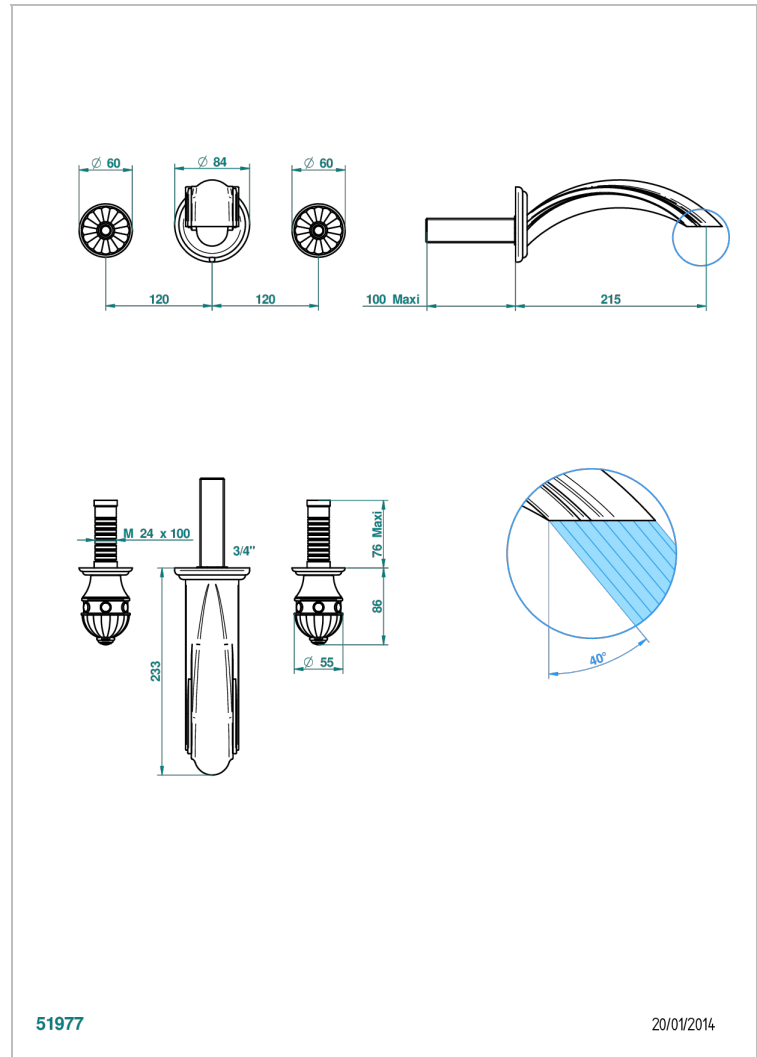

# AMBOISE LAPIS LAZULI

A1K-40SGB

Trim only for wall mounted 3-hole basin mixer

THG<sup>®</sup>  
PARIS

51977

20/01/2014

## CHARACTERISTIC

- Amboise Lapis Lazuli
- Trim only for wall mounted 3-hole basin mixer

## RELATED SKU'S

- Ref. G00-40AC Rough parts for wall mounted 3 hole mixer, cross handle version
- Ref. G00-40AM Rough parts for wall mounted 3 hole mixer, lever handle version

## AVAILABLE FINITIONS

Antique nickel - H28  
Black ceram - D30  
Blush PVD - H62  
Brass color PVD - H49  
Brown bronze color PVD - F33  
Gold color PVD - H52

Graphite PVD - H64  
Matt Umber PVD - H67  
Matt blush PVD - H60  
Matt brass color PVD - H50  
Matt brown bronze color PVD - F34  
Matt chrome - C02