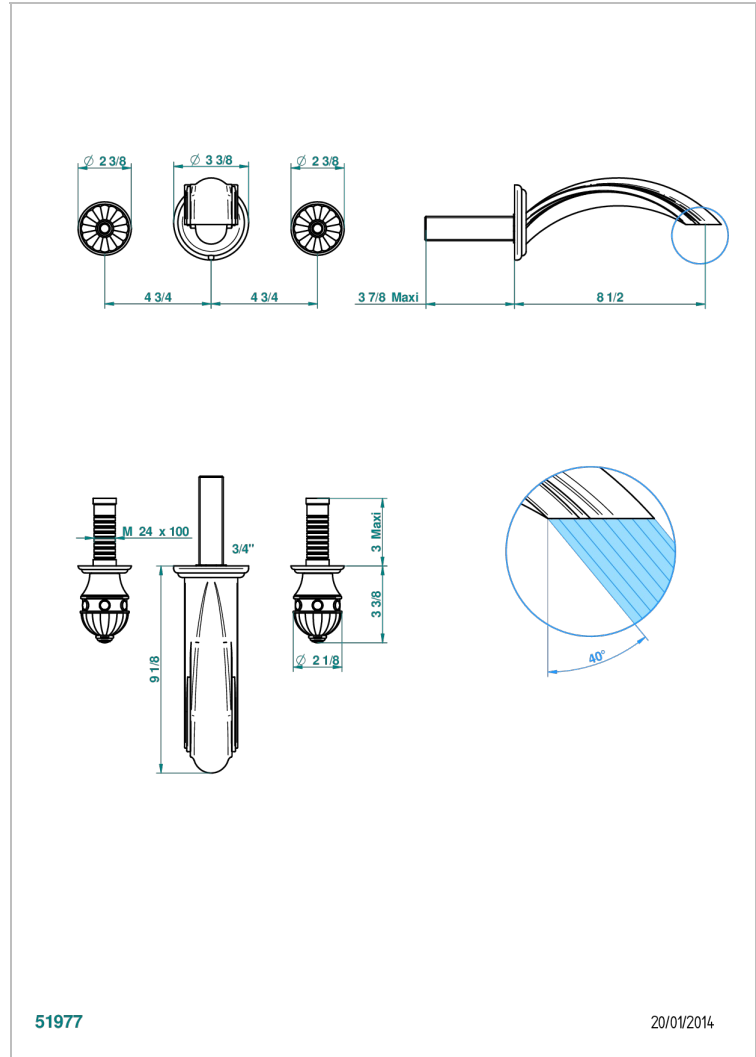

AMBOISE LAPIS LAZULI

A1K-40SGB

Trim only for wall mounted 3-hole basin mixer

THG[®]
PARIS

CARACTERÍSTICAS

- Amboise Lapis Lazuli
- Trim only for wall mounted 3-hole basin mixer

PRODUCTOS RELACIONADOS

- Ref. G00-40AC Rough parts for wall mounted 3 hole mixer, cross handle version
- Ref. G00-40AM Rough parts for wall mounted 3 hole mixer, lever handle version

ACABADOS DISPONIBLES

Cerámica negra mate - D30
Cromo - A02
Cromo / dorado - G02
Cromo mate - C02
Dorado - F01
Dorado mate - F07

Dorado pálido - F30
Dorado pálido mate (sin barniz) - F31
Níquel - B01
Níquel mate - C01
Níquel viejo - H28
Pvd blush - H62