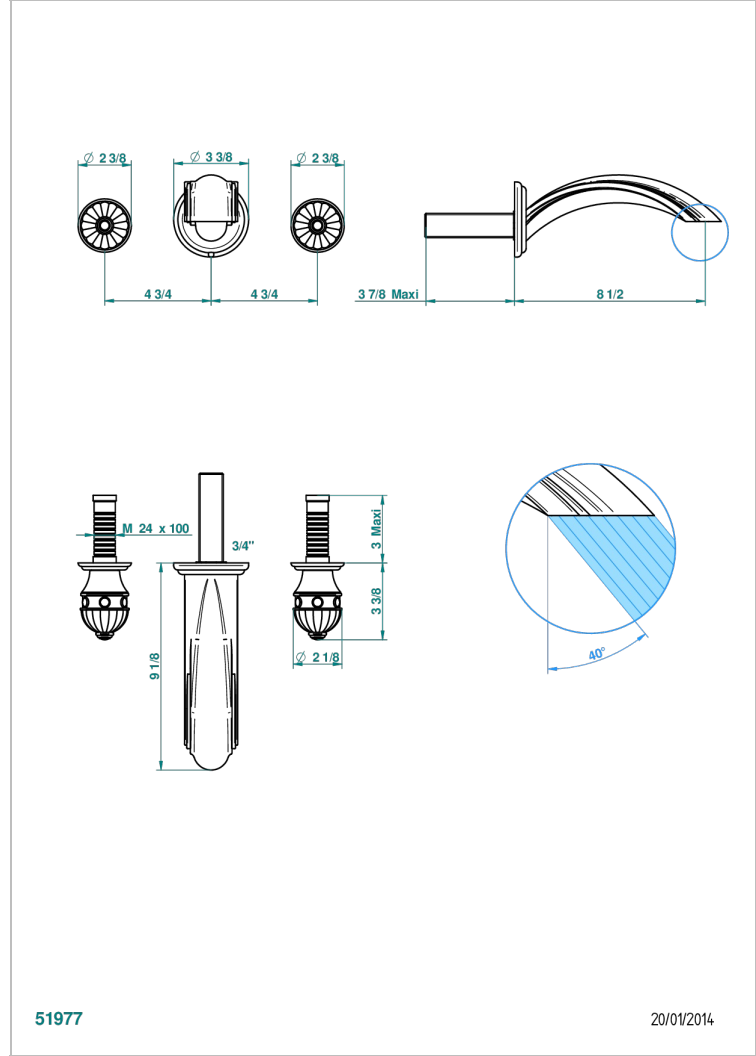

AMBOISE LAPIS LAZULI

A1K-40SGB

Trim only for wall mounted 3-hole basin mixer

THG[®]
PARIS

CHARACTERISTIC

- Amboise Lapis Lazuli
- Trim only for wall mounted 3-hole basin mixer

RELATED SKU'S

- Ref. G00-40AC Rough parts for wall mounted 3 hole mixer, cross handle version
- Ref. G00-40AM Rough parts for wall mounted 3 hole mixer, lever handle version

AVAILABLE FINITIONS

Antique nickel - H28
Black ceram - D30
Blush PVD - H62
Brass color PVD - H49
Brown bronze color PVD - F33
Gold color PVD - H52

Graphite PVD - H64
Matt Umber PVD - H67
Matt blush PVD - H60
Matt brass color PVD - H50
Matt brown bronze color PVD - F34
Matt chrome - C02