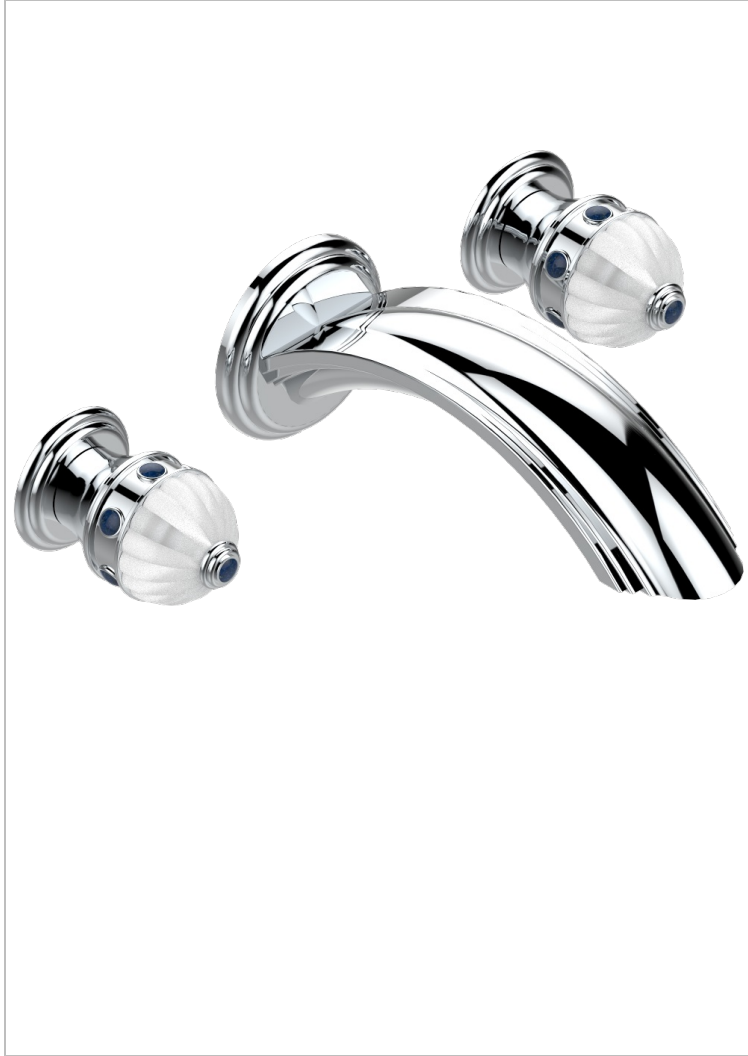

AMBOISE LAPIS LAZULI

A1K-40SGB

Trim only for wall mounted 3-hole basin mixer

THG[®]
PARIS

CHARACTERISTIC

- Amboise Lapis Lazuli
- Trim only for wall mounted 3-hole basin mixer

RELATED SKU'S

- Ref. G00-40AC Rough parts for wall mounted 3 hole mixer, cross handle version
- Ref. G00-40AM Rough parts for wall mounted 3 hole mixer, lever handle version

AVAILABLE FINITIONS

Antique nickel - H28
Black ceram - D30
Blush PVD - H62
Brass color PVD - H49
Brown bronze color PVD - F33
Gold color PVD - H52

Graphite PVD - H64
Matt Umber PVD - H67
Matt blush PVD - H60
Matt brass color PVD - H50
Matt brown bronze color PVD - F34
Matt chrome - C02

Matt gold - F07
Matt gold color PVD - H53
Matt graphite PVD - H65
Matt nickel (color finish) - C01
Matt nickel color PVD - H56
Nickel color PVD - H55

Polished chrome (color finish) - A02
Polished chrome / Polished gold (color finish) - G02
Polished gold (color finish) - F01
Polished nickel - B01
Soft gold - F30
Soft matt gold - F31
Umber PVD - H66