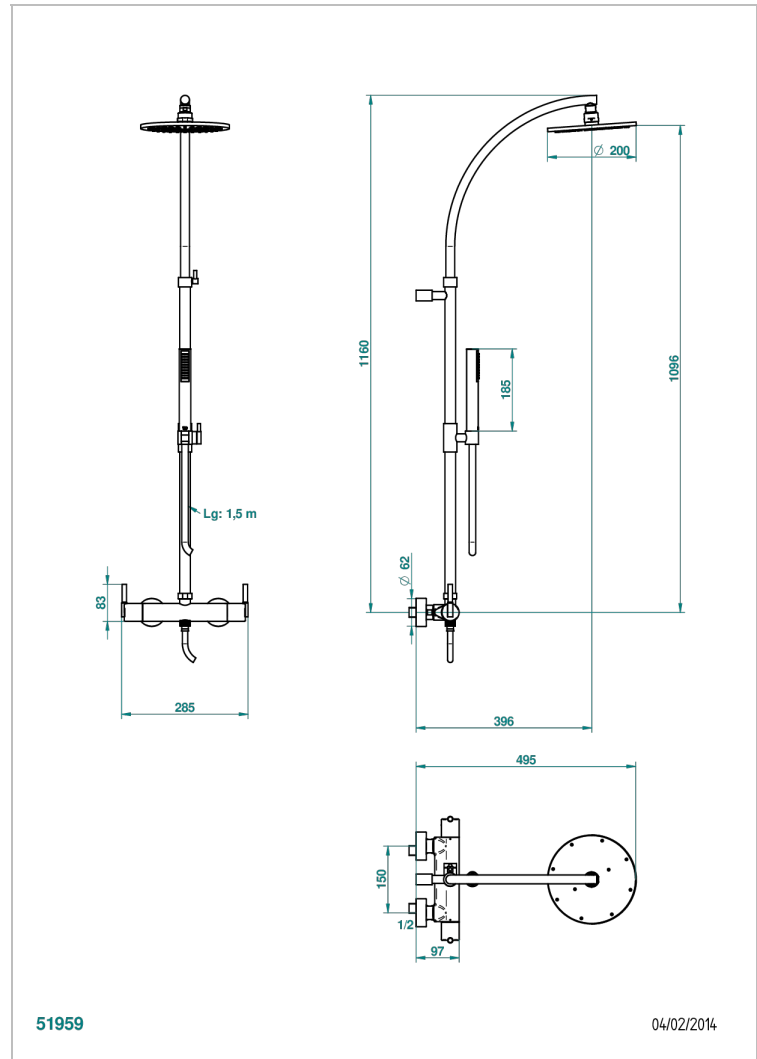

Wall mounted thermostatic shower mixer 1/2" with shower column, shower head ø 200 mm, handshower and hose

CHARACTERISTIC

- Anoa
- Wall mounted thermostatic shower mixer 1/2" with shower column, shower head ø 200 mm, handshower and hose

AVAILABLE FINITIONS

Antique nickel - H28
 Black ceram - D30
 Matt chrome - C02
 Matt gold - F07
 Matt nickel (color finish) - C01
 Polished chrome (color finish) - A02

Polished chrome / Polished gold (color finish) - G02
 Polished gold (color finish) - F01
 Polished nickel - B01
 Soft gold - F30
 Soft matt gold - F31