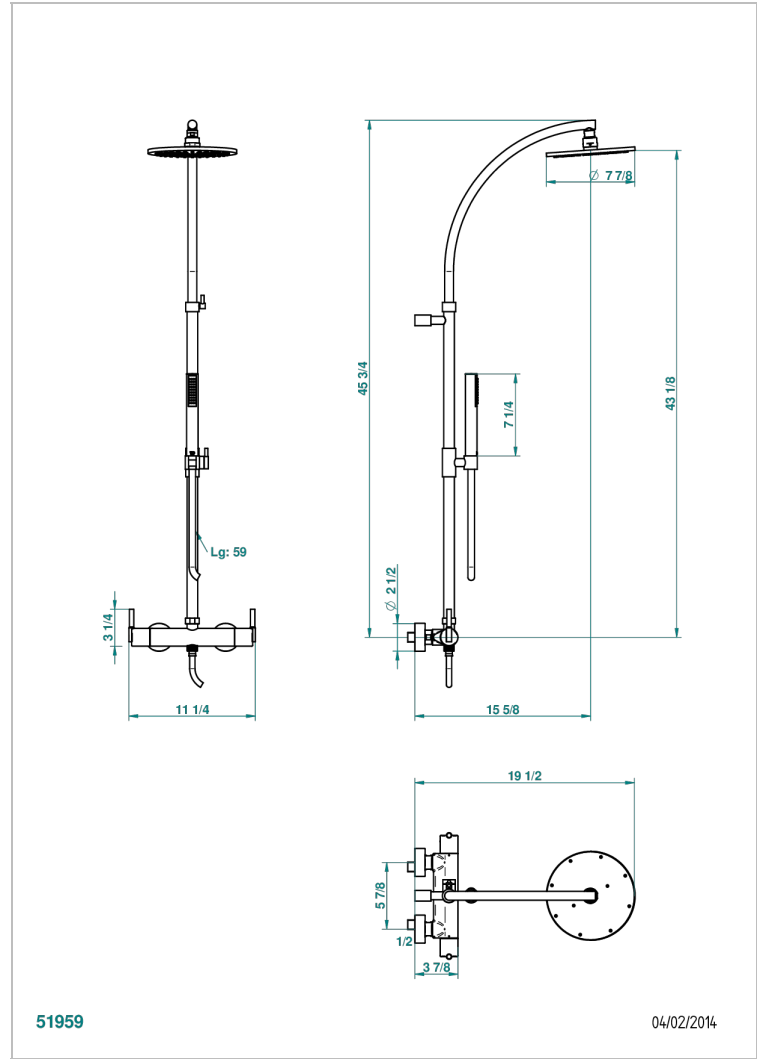

Wall mounted thermostatic shower mixer 1/2" with shower column, shower head ø 200 mm, handshower and hose

## CHARACTERISTIC

- Anoa
- Wall mounted thermostatic shower mixer 1/2" with shower column, shower head ø 200 mm, handshower and hose

## AVAILABLE FINITIONS

Antique nickel - H28  
 Black ceram - D30  
 Matt chrome - C02  
 Matt gold - F07  
 Matt nickel (color finish) - C01  
 Polished chrome (color finish) - A02

Polished chrome / Polished gold (color finish) - G02  
 Polished gold (color finish) - F01  
 Polished nickel - B01  
 Soft gold - F30  
 Soft matt gold - F31