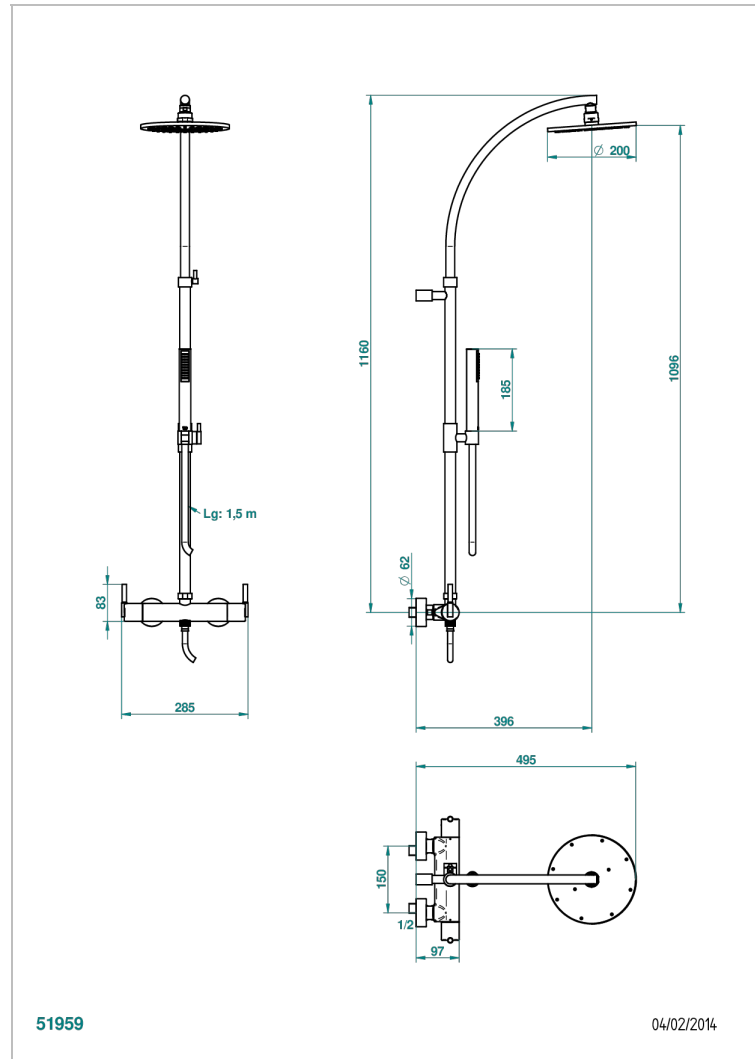

Wall mounted thermostatic shower mixer 1/2" with shower column, shower head ø 200 mm, handshower and hose

## CHARACTERISTIC

- Anoa
- Wall mounted thermostatic shower mixer 1/2" with shower column, shower head ø 200 mm, handshower and hose

## AVAILABLE FINITIONS

Antique nickel - H28  
 Black ceram - D30  
 Matt chrome - C02  
 Matt gold - F07  
 Matt nickel (color finish) - C01  
 Polished chrome (color finish) - A02

Polished chrome / Polished gold (color finish) - G02  
 Polished gold (color finish) - F01  
 Polished nickel - B01  
 Soft gold - F30  
 Soft matt gold - F31