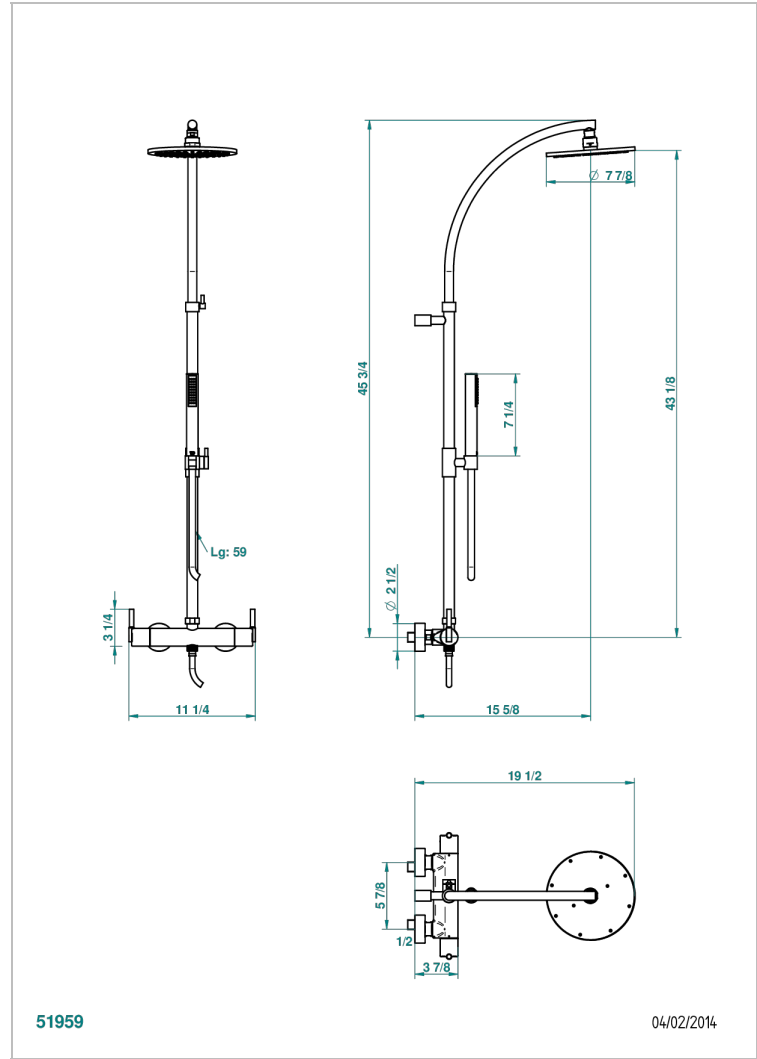

Wall mounted thermostatic shower mixer 1/2" with shower column, shower head ø 200 mm, handshower and hose

51959

04/02/2014

CHARACTERISTIC

- Anoa
- Wall mounted thermostatic shower mixer 1/2" with shower column, shower head ø 200 mm, handshower and hose

AVAILABLE FINITIONS

- Antique nickel - H28
- Black ceram - D30
- Matt chrome - C02
- Matt gold - F07
- Matt nickel (color finish) - C01
- Polished chrome (color finish) - A02

- Polished chrome / Polished gold (color finish) - G02
- Polished gold (color finish) - F01
- Polished nickel - B01
- Soft gold - F30
- Soft matt gold - F31