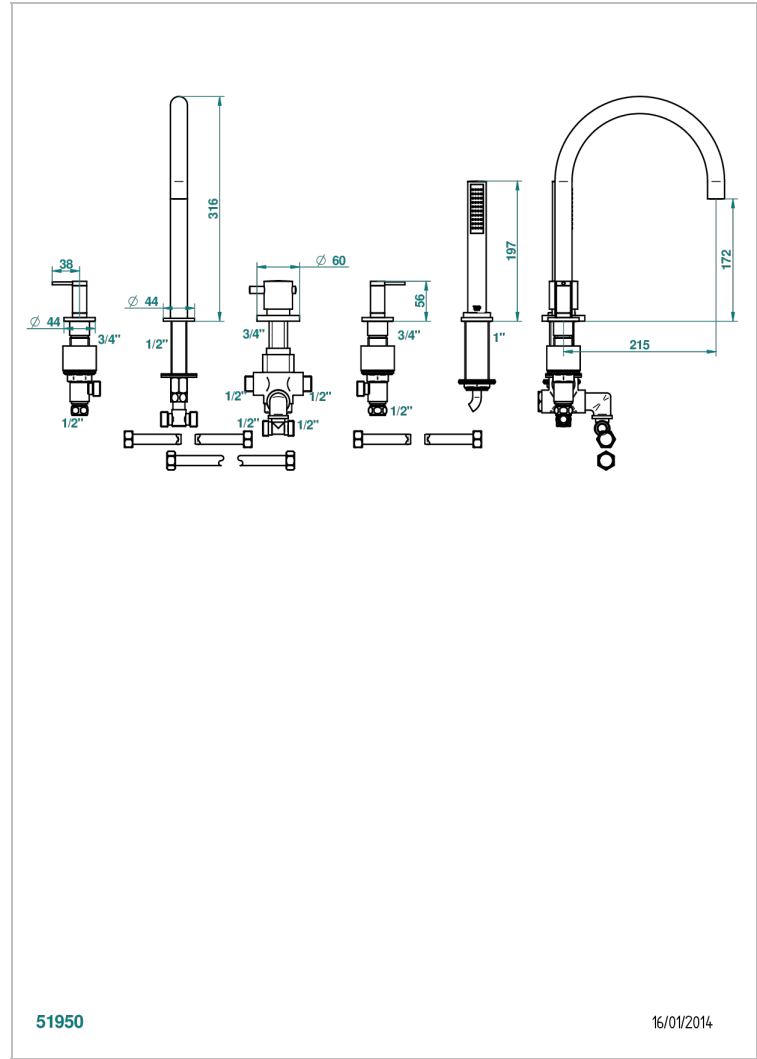

5-hole bath/shower set with thermostat, high spout, 2 rim mounted valves and shower set

51950

16/01/2014

## CHARACTERISTIC

- Anoa
- 5-hole bath/shower set with thermostat, high spout, 2 rim mounted valves and shower set

## AVAILABLE FINITIONS

Black ceram - D30  
 Chrome polished - A02  
 Chrome polished / gold polished - G02  
 Gold mat - F07  
 Gold polished - F01  
 Matt chrome (American satin) - C02

Matt nickel (American satin) - C01  
 Nickel antique / Sovereign - H28  
 Nickel polished - B01  
 Soft gold - F30  
 Soft matt gold - F31