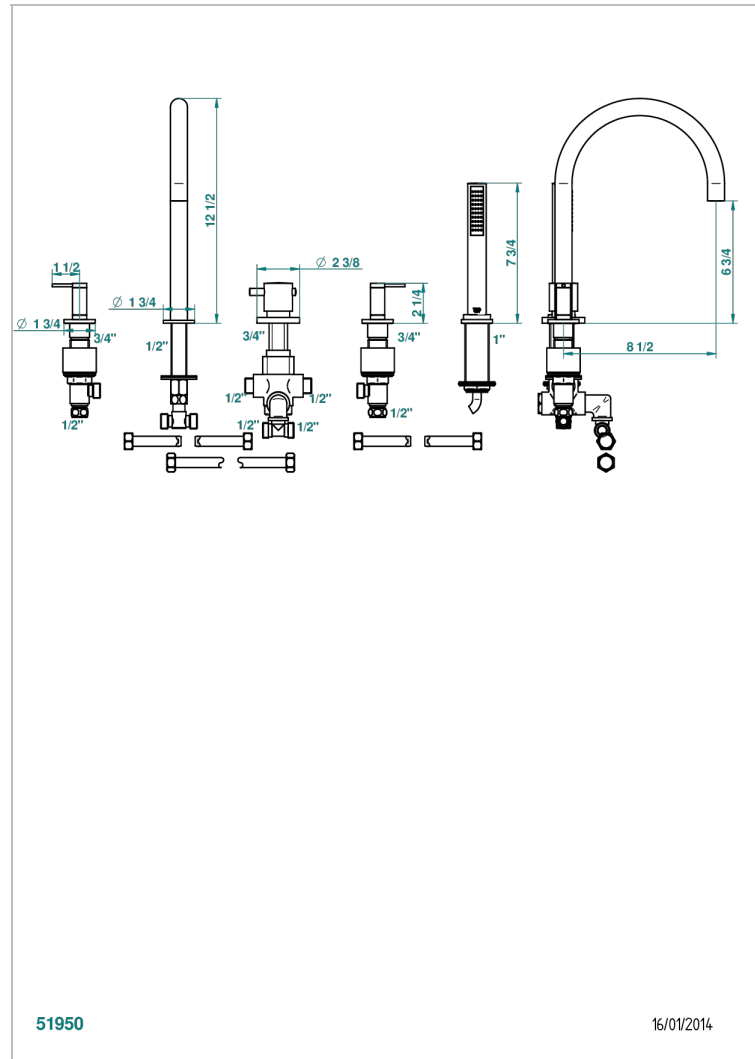

5-hole bath/shower set with thermostat, high spout, 2 rim mounted valves and shower set

## CHARACTERISTIC

- Anoa
- 5-hole bath/shower set with thermostat, high spout, 2 rim mounted valves and shower set

## AVAILABLE FINITIONS

Black ceram - D30  
 Chrome polished - A02  
 Chrome polished / gold polished - G02  
 Gold mat - F07  
 Gold polished - F01  
 Matt chrome (American satin) - C02

Matt nickel (American satin) - C01  
 Nickel antique / Sovereign - H28  
 Nickel polished - B01  
 Soft gold - F30  
 Soft matt gold - F31