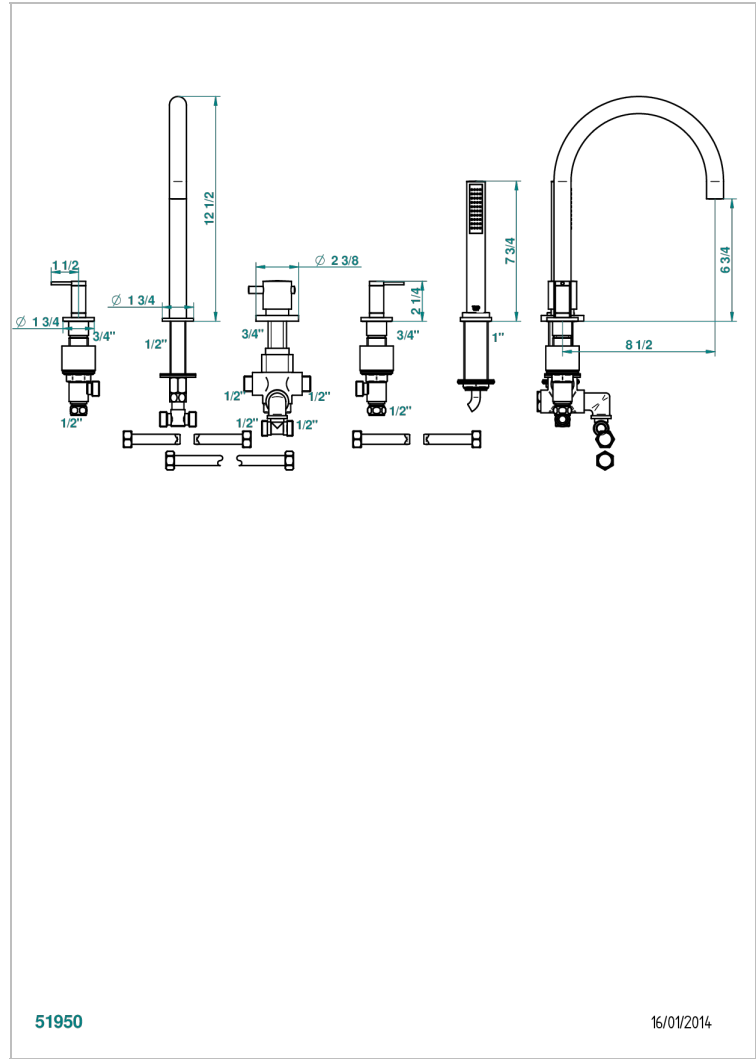

5-hole bath/shower set with thermostat, high spout, 2 rim mounted valves and shower set

51950

16/01/2014

### CHARACTERISTIC

- Anoa
- 5-hole bath/shower set with thermostat, high spout, 2 rim mounted valves and shower set

### AVAILABLE FINITIONS

Antique nickel - H28  
Black ceram - D30  
Matt chrome - C02  
Matt gold - F07  
Matt nickel (color finish) - C01  
Polished chrome (color finish) - A02

Polished chrome / Polished gold (color finish) - G02  
Polished gold (color finish) - F01  
Polished nickel - B01  
Soft gold - F30  
Soft matt gold - F31