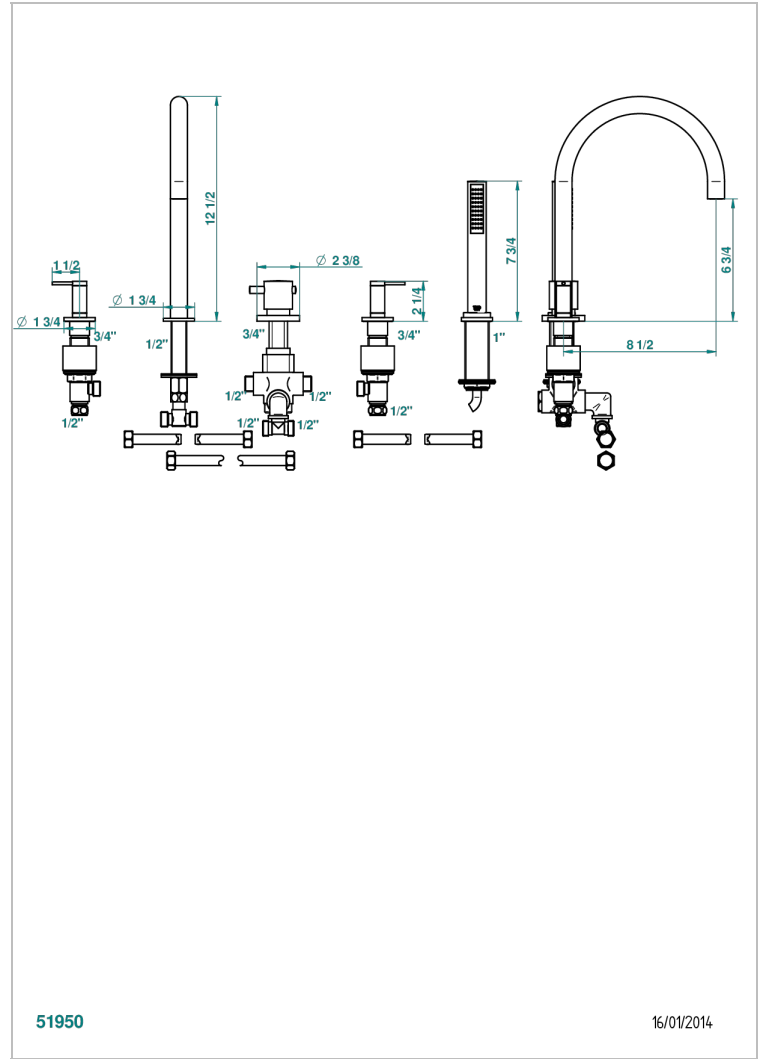

5-hole bath/shower set with thermostat, high spout, 2 rim mounted valves and shower set

CHARACTERISTIC

- Anova
- 5-hole bath/shower set with thermostat, high spout, 2 rim mounted valves and shower set

AVAILABLE FINITIONS

Antique nickel - H28
Black ceram - D30
Matt chrome - C02
Matt gold - F07
Matt nickel (color finish) - C01
Polished chrome (color finish) - A02

Polished chrome / Polished gold (color finish) - G02
Polished gold (color finish) - F01
Polished nickel - B01
Soft gold - F30
Soft matt gold - F31