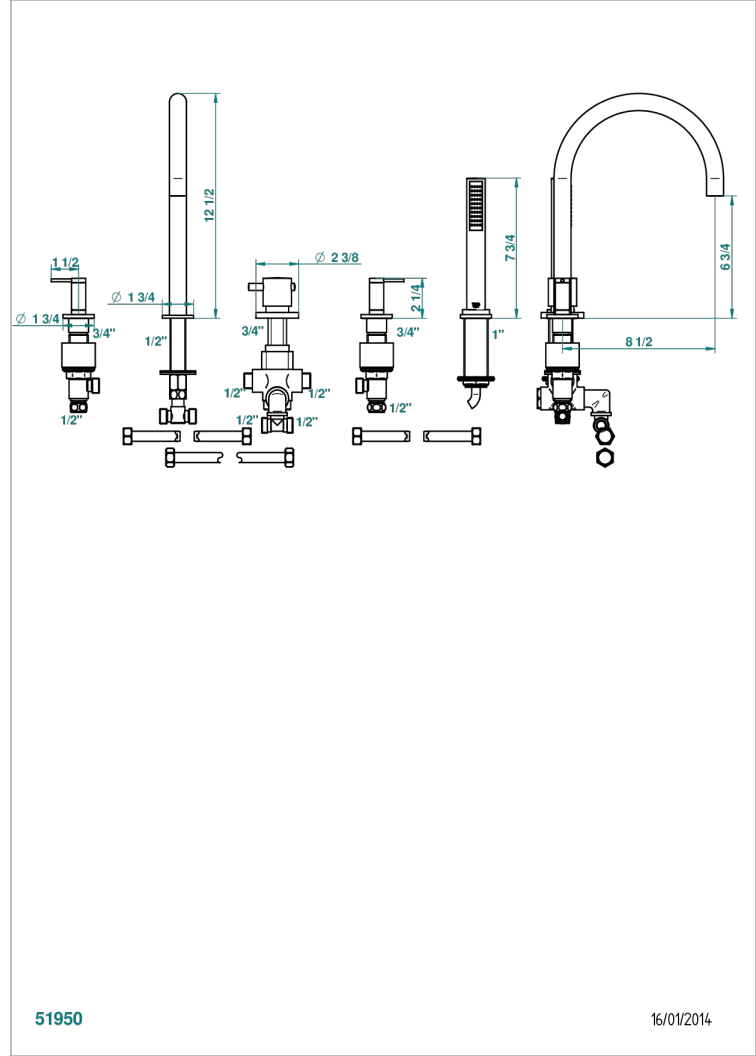

5-hole bath/shower set with thermostat, high spout, 2 rim mounted valves and shower set

51950

16/01/2014

CHARACTERISTIC

- Anoa
- 5-hole bath/shower set with thermostat, high spout, 2 rim mounted valves and shower set

AVAILABLE FINITIONS

Antique nickel - H28
 Black ceram - D30
 Matt chrome - C02
 Matt gold - F07
 Matt nickel (color finish) - C01
 Polished chrome (color finish) - A02

Polished chrome / Polished gold (color finish) - G02
 Polished gold (color finish) - F01
 Polished nickel - B01
 Soft gold - F30
 Soft matt gold - F31