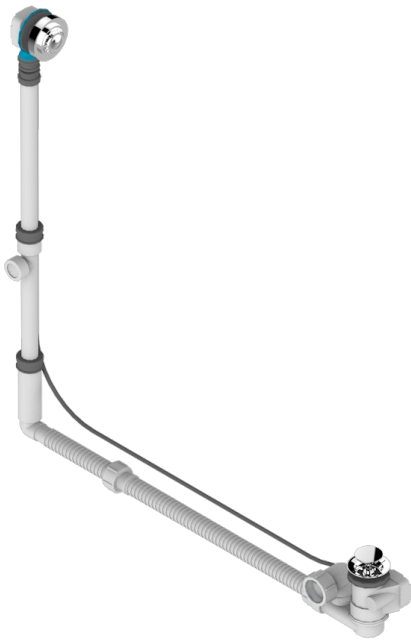

MALMAISON METAL

U93-302GM

THG[®]
PARIS

Geberit bath waste, big size, adjustable height: mini 165 mm / maxi 580 mm ; adjustable projection: mini 110 mm / maxi 700 mm - outlet, \varnothing 40 mm, delivered with stylised control knob - European model

CHARACTERISTIC

- Malmaison Metal
- Geberit bath waste, big size, adjustable height: mini 165 mm / maxi 580 mm ; adjustable projection: mini 110 mm / maxi 700 mm - outlet, \varnothing 40 mm, delivered with stylised control knob - European model

AVAILABLE FINITIONS

Polished chrome (color finish) - A02