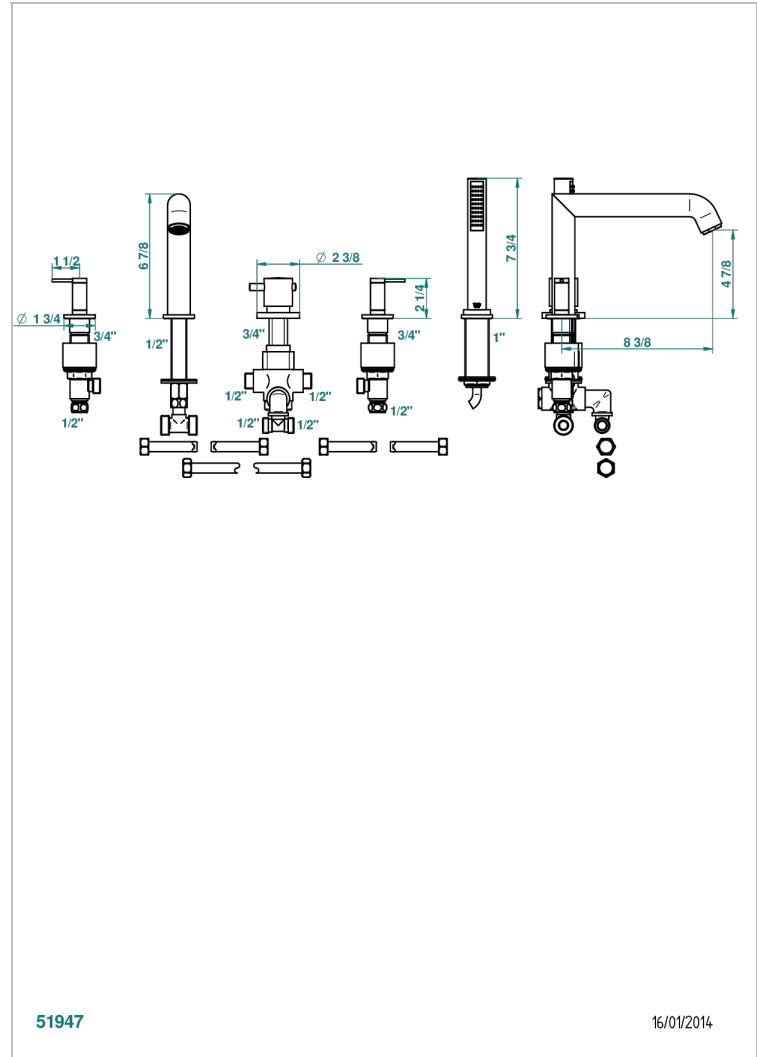

5-hole bath/shower set with thermostat, high spout, 2 rim mounted valves and shower set

51947

16/01/2014

## CHARACTERISTIC

- Anoa
- 5-hole bath/shower set with thermostat, high spout, 2 rim mounted valves and shower set

## TECHNICAL SPECS

- Recommandé : 3 bars (max. 5 bars) - Advised : 43,5 psi (max. 72 psi)
- Bec : 35 l/min à 3 bars - Douchette : 9,5 l/min à 3 bars
- Spout : 9.26 gpm at 43.5 psi - Handshower : 2.5 gpm at 43.5 psi

## AVAILABLE FINITIONS

- Black ceram - D30
- Chrome polished - A02
- Chrome polished / gold polished - G02
- Gold mat - F07
- Gold polished - F01
- Matt chrome (American satin) - C02

- Matt nickel (American satin) - C01
- Nickel antique / Sovereign - H28
- Nickel polished - B01
- Soft gold - F30
- Soft matt gold - F31