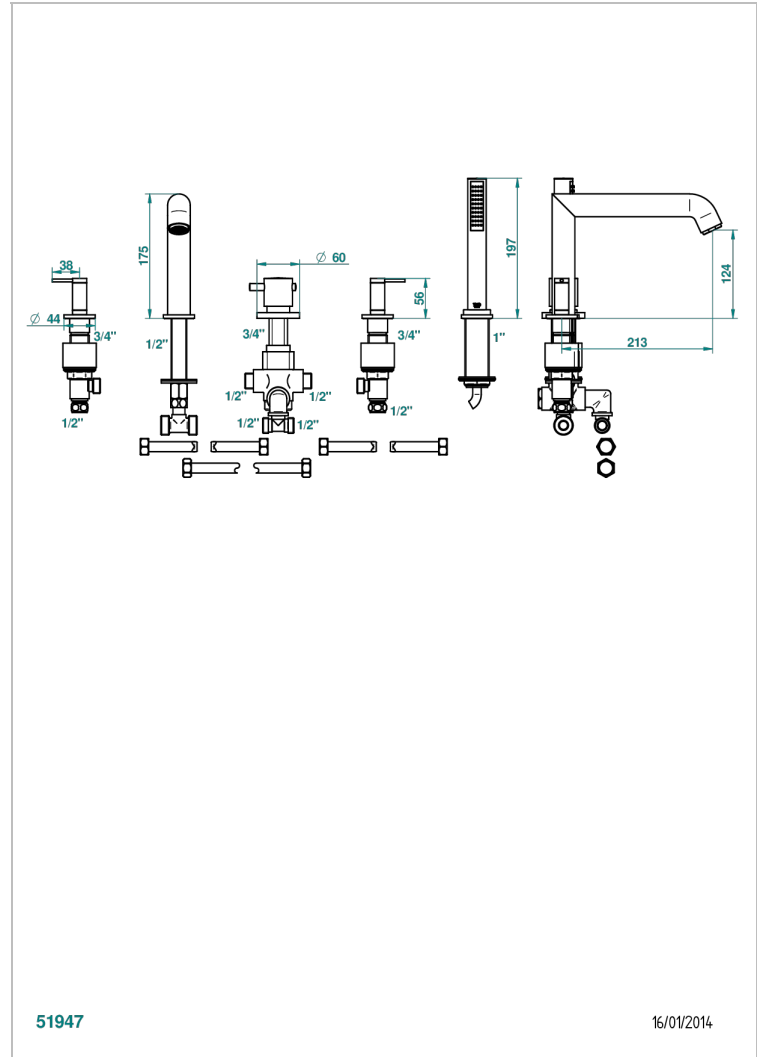

5-hole bath/shower set with thermostat, high spout, 2 rim mounted valves and shower set

51947

16/01/2014

## CHARACTERISTIC

- Anoa
- 5-hole bath/shower set with thermostat, high spout, 2 rim mounted valves and shower set

## TECHNICAL SPECS

- Recommandé : 3 bars (max. 5 bars) - Advised : 43,5 psi (max. 72 psi)
- Bec : 35 l/min à 3 bars - Douchette : 9,5 l/min à 3 bars
- Spout : 9.26 gpm at 43.5 psi - Handshower : 2.5 gpm at 43.5 psi

## AVAILABLE FINITIONS

- Antique nickel - H28
- Black ceram - D30
- Matt chrome - C02
- Matt gold - F07
- Matt nickel (color finish) - C01
- Polished chrome (color finish) - A02

- Polished chrome / Polished gold (color finish) - G02
- Polished gold (color finish) - F01
- Polished nickel - B01
- Soft gold - F30
- Soft matt gold - F31