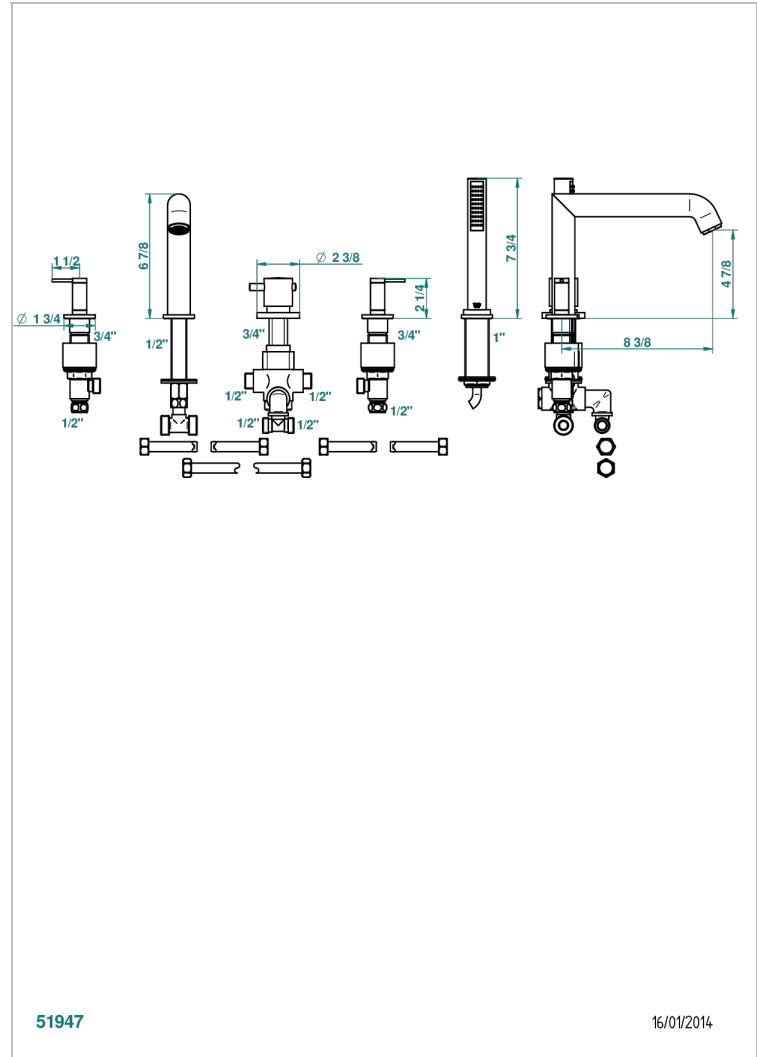

5-hole bath/shower set with thermostat, high spout, 2 rim mounted valves and shower set

51947

16/01/2014

## CHARACTERISTIC

- Anoa
- 5-hole bath/shower set with thermostat, high spout, 2 rim mounted valves and shower set

## TECHNICAL SPECS

- Recommandé : 3 bars (max. 5 bars) - Advised : 43,5 psi (max. 72 psi)
- Bec : 35 l/min à 3 bars - Douchette : 9,5 l/min à 3 bars
- Spout : 9.26 gpm at 43.5 psi - Handshower : 2.5 gpm at 43.5 psi

## AVAILABLE FINITIONS

Antique nickel - H28  
Black ceram - D30  
Matt chrome - C02  
Matt gold - F07  
Matt nickel (color finish) - C01  
Polished chrome (color finish) - A02

Polished chrome / Polished gold (color finish) - G02  
Polished gold (color finish) - F01  
Polished nickel - B01  
Soft gold - F30  
Soft matt gold - F31