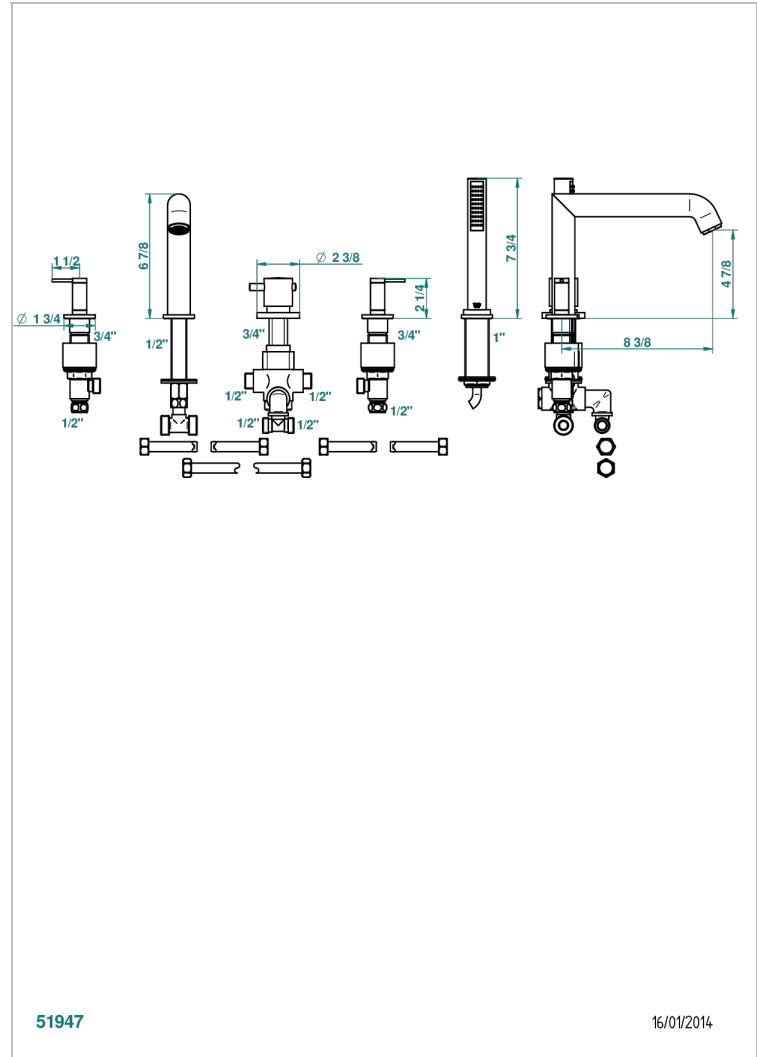

5-hole bath/shower set with thermostat, high spout, 2 rim mounted valves and shower set

51947

16/01/2014

## CHARACTERISTIC

- Anoa
- 5-hole bath/shower set with thermostat, high spout, 2 rim mounted valves and shower set

## TECHNICAL SPECS

- Recommandé : 3 bars (max. 5 bars) - Advised : 43,5 psi (max. 72 psi)
- Bec : 35 l/min à 3 bars - Douchette : 9,5 l/min à 3 bars
- Spout : 9.26 gpm at 43.5 psi - Handshower : 2.5 gpm at 43.5 psi

## AVAILABLE FINITIONS

- Antique nickel - H28
- Black ceram - D30
- Matt chrome - C02
- Matt gold - F07
- Matt nickel (color finish) - C01
- Polished chrome (color finish) - A02

- Polished chrome / Polished gold (color finish) - G02
- Polished gold (color finish) - F01
- Polished nickel - B01
- Soft gold - F30
- Soft matt gold - F31