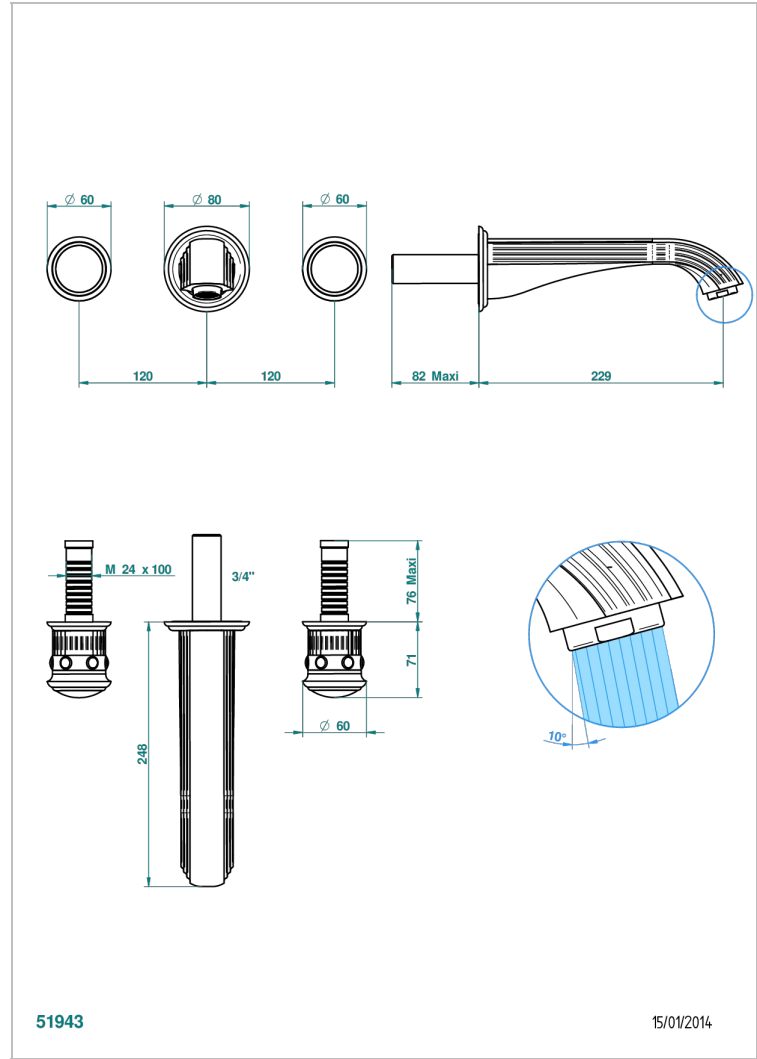

TROCADERO LAPIS LAZULI

U7B-41SGB

Trim for wall mounted 3-hole bath set only

THG[®]
PARIS

CHARACTERISTIC

- Trocadéro Lapis Lazuli
- Trim for wall mounted 3-hole bath set only

TECHNICAL SPECS

- Recommandé : 3 bars (max. 5 bars) - Advised : 43,5 psi (max. 72 psi)
- Bec : 35 l/min à 3 bars
- Spout : 9.26 gpm at 43.5 psi

RELATED SKU'S

- Ref. G00-40AM/US Rough parts for wall set (one counter clockwise and one clockwise cartridges)

AVAILABLE FINITIONS

Black ceram - D30
Blush PVD - H62
Brass color PVD - H49
Brown bronze color PVD - F33
Chrome polished - A02
Chrome polished / gold polished - G02

Matt nickel color PVD - H56
Nickel antique / Sovereign - H28
Nickel color PVD - H55
Nickel polished - B01
Soft gold - F30
Soft matt gold - F31

Umber PVD - H66