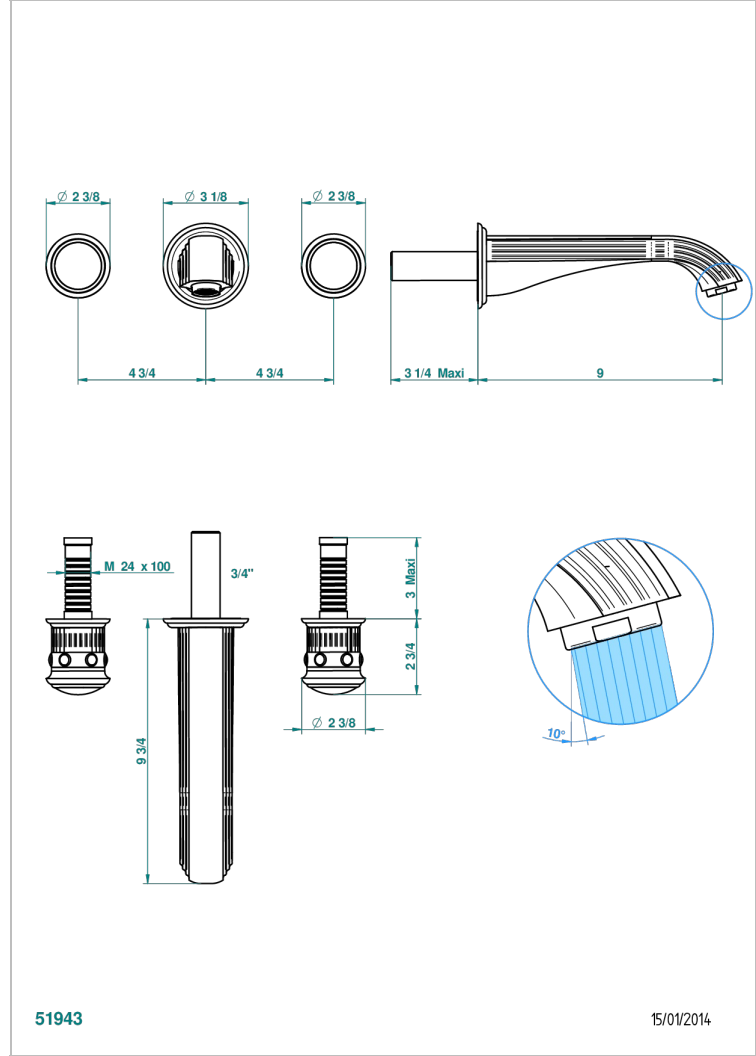

# TROCADERO LAPIS LAZULI

U7B-41SGB

Trim for wall mounted 3-hole bath set only

THG<sup>®</sup>  
PARIS

51943

15/01/2014

## CHARACTERISTIC

- Trocadéro Lapis Lazuli
- Trim for wall mounted 3-hole bath set only

## TECHNICAL SPECS

- Recommandé : 3 bars (max. 5 bars) - Advised : 43,5 psi (max. 72 psi)
- Bec : 35 l/min à 3 bars
- Spout : 9.26 gpm at 43.5 psi

## RELATED SKU'S

- Ref. G00-40AM/US Rough parts for wall set (one counter clockwise and one clockwise cartridges)