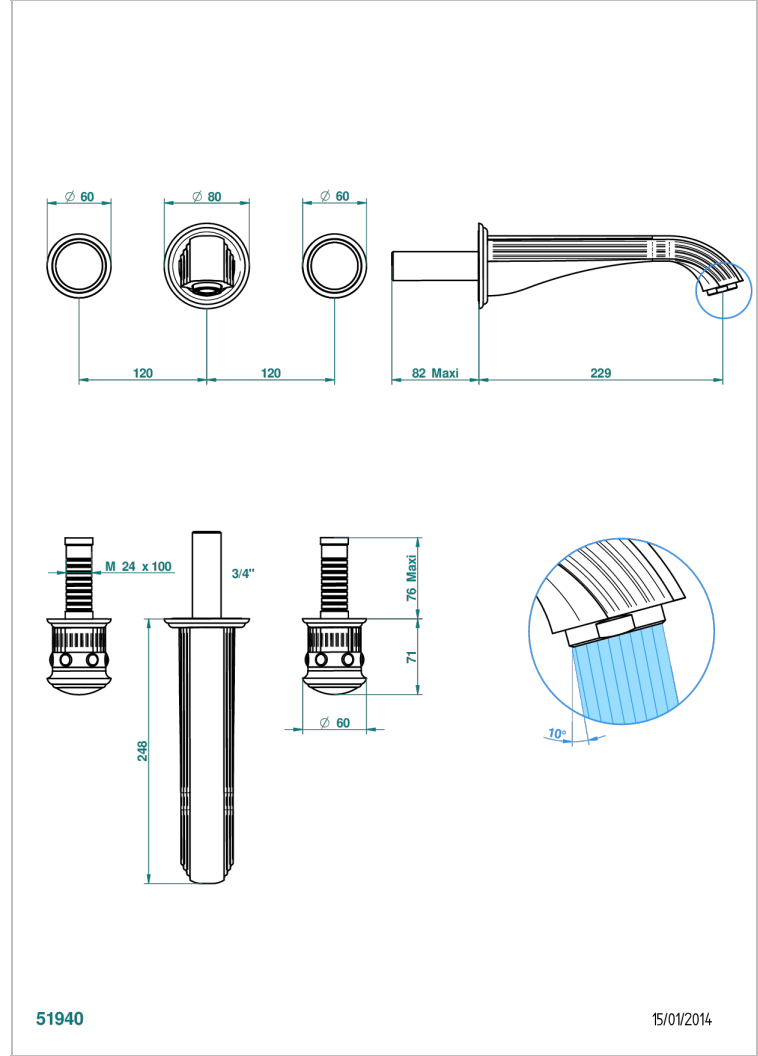

TROCADERO LAPIS LAZULI

U7B-40SGBUS

Trim for wall mounted 3-hole lavatory set only

THG[®]
PARIS

CHARACTERISTIC

- Trocadéro Lapis Lazuli
- Trim for wall mounted 3-hole lavatory set only

TECHNICAL SPECS

- Recommandé : 3 bars (max. 5 bars) - Advised : 43,5 psi (max. 72 psi)
- 15 l/min à 3 bars (4 gpm at 43.5 psi)

RELATED SKU'S

- Ref. G00-40AM/US Rough parts for wall set (one counter clockwise and one clockwise cartridges)

AVAILABLE FINITIONS

Black ceram - D30
Blush PVD - H62
Brass color PVD - H49
Brown bronze color PVD - F33
Chrome polished - A02
Chrome polished / gold polished - G02

Matt nickel color PVD - H56
Nickel antique / Sovereign - H28
Nickel color PVD - H55
Nickel polished - B01
Soft gold - F30
Soft matt gold - F31

Umber PVD - H66