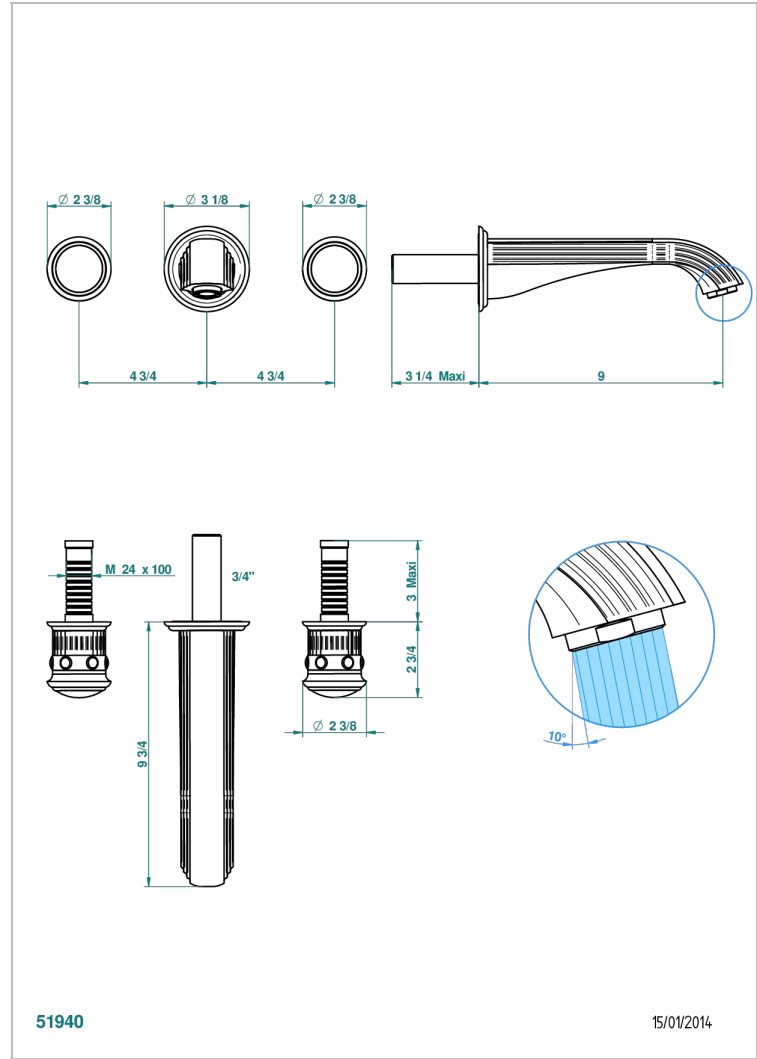

# TROCADERO LAPIS LAZULI

U7B-40SGBUS

Trim for wall mounted 3-hole lavatory set only

THG<sup>®</sup>  
PARIS

51940

15/01/2014

## CHARACTERISTIC

- Trocadéro Lapis Lazuli
- Trim for wall mounted 3-hole lavatory set only

## RELATED SKU'S

- Ref. G00-40AM/US Rough parts for wall set (one counter clockwise and one clockwise cartridges)