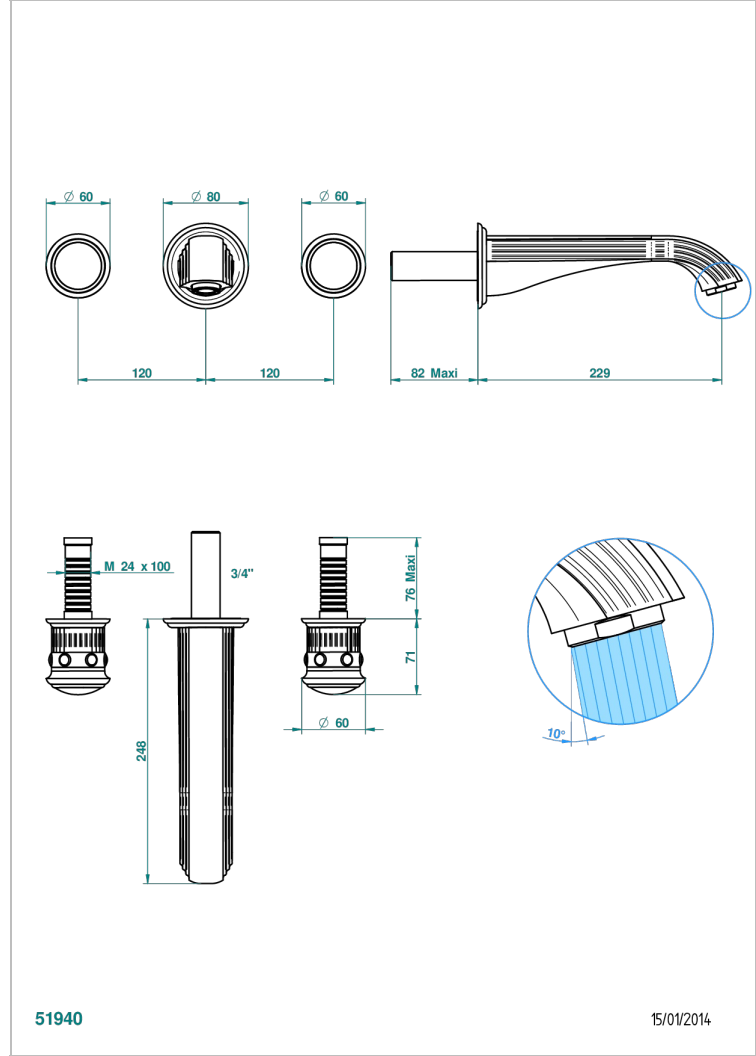

# TROCADERO LAPIS LAZULI

U7B-40SGB

Trim only for wall mounted 3-hole basin mixer

THG<sup>®</sup>  
PARIS

51940

15/01/2014

## CHARACTERISTIC

- Trocadéro Lapis Lazuli
- Trim only for wall mounted 3-hole basin mixer

## RELATED SKU'S

- Ref. G00-40AC Rough parts for wall mounted 3 hole mixer, cross handle version
- Ref. G00-40AM Rough parts for wall mounted 3 hole mixer, lever handle version