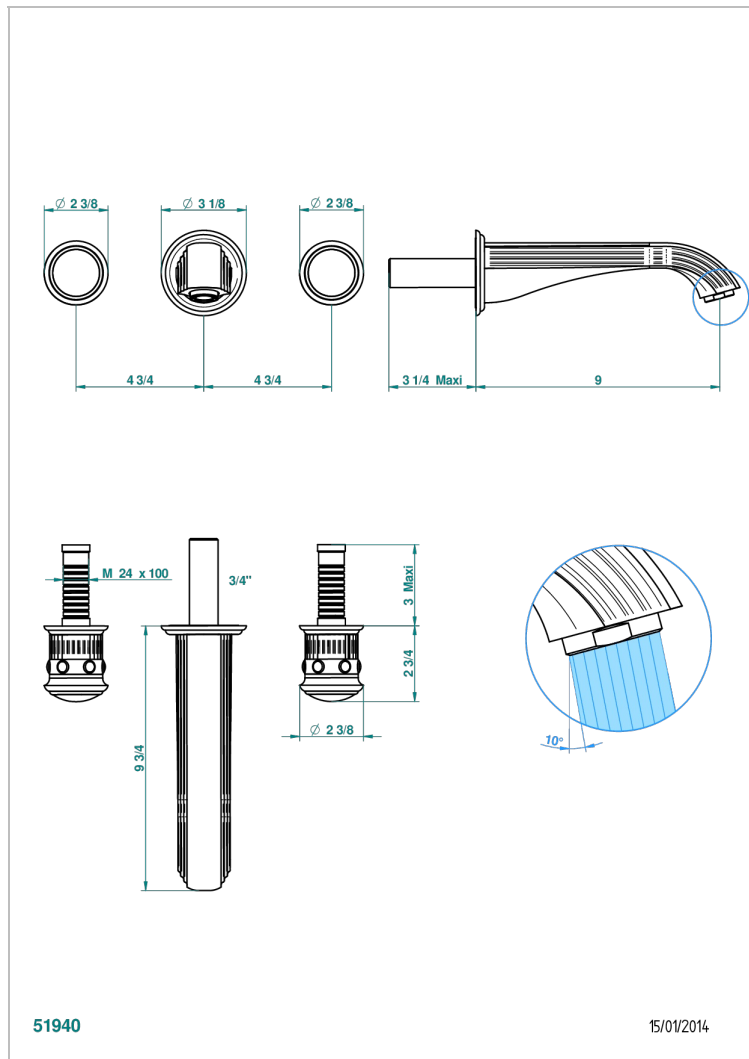

TROCADERO LAPIS LAZULI

U7B-40SGB

Trim only for wall mounted 3-hole basin mixer

THG[®]
PARIS

51940

15/01/2014

CHARACTERISTIC

- Trocadéro Lapis Lazuli
- Trim only for wall mounted 3-hole basin mixer

TECHNICAL SPECS

- Recommandé : 3 bars (max. 5 bars) - Advised : 43,5 psi (max. 72 psi)
- 15 l/min à 3 bars (4 gpm at 43.5 psi)

RELATED SKU'S

- Ref. G00-40AC Rough parts for wall mounted 3 hole mixer, cross handle version
- Ref. G00-40AM Rough parts for wall mounted 3 hole mixer, lever handle version

AVAILABLE FINITIONS

Antique nickel - H28
Black ceram - D30
Blush PVD - H62
Brass color PVD - H49
Brown bronze color PVD - F33
Gold color PVD - H52

Graphite PVD - H64
Matt Umber PVD - H67
Matt blush PVD - H60
Matt brass color PVD - H50
Matt brown bronze color PVD - F34
Matt chrome - C02