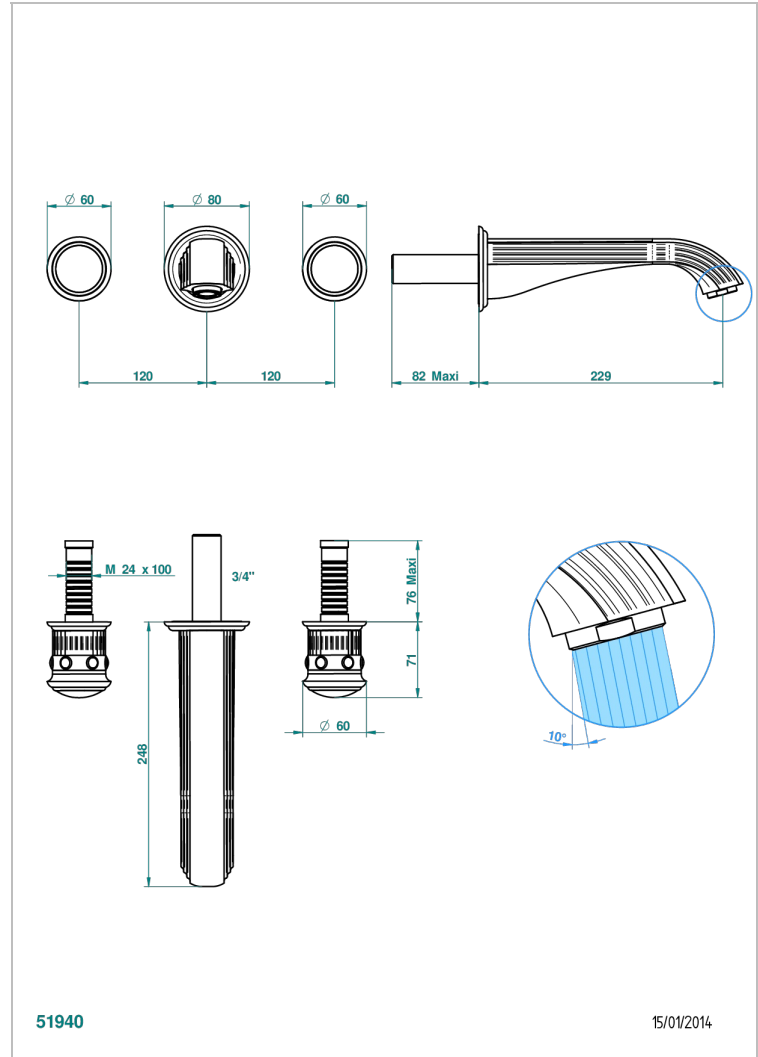

TROCADERO LAPIS LAZULI

U7B-40SGB

Trim only for wall mounted 3-hole basin mixer

THG[®]
PARIS

CARACTERÍSTICAS

- Trocadero Lapis Lazuli
- Trim only for wall mounted 3-hole basin mixer

ESPECIFICACIONES TÉCNICAS

- Recommandé : 3 bars (max. 5 bars) - Advised : 43,5 psi (max. 72 psi)
- 15 l/min à 3 bars (4 gpm at 43.5 psi)

PRODUCTOS RELACIONADOS

- Ref. G00-40AC Rough parts for wall mounted 3 hole mixer, cross handle version
- Ref. G00-40AM Rough parts for wall mounted 3 hole mixer, lever handle version