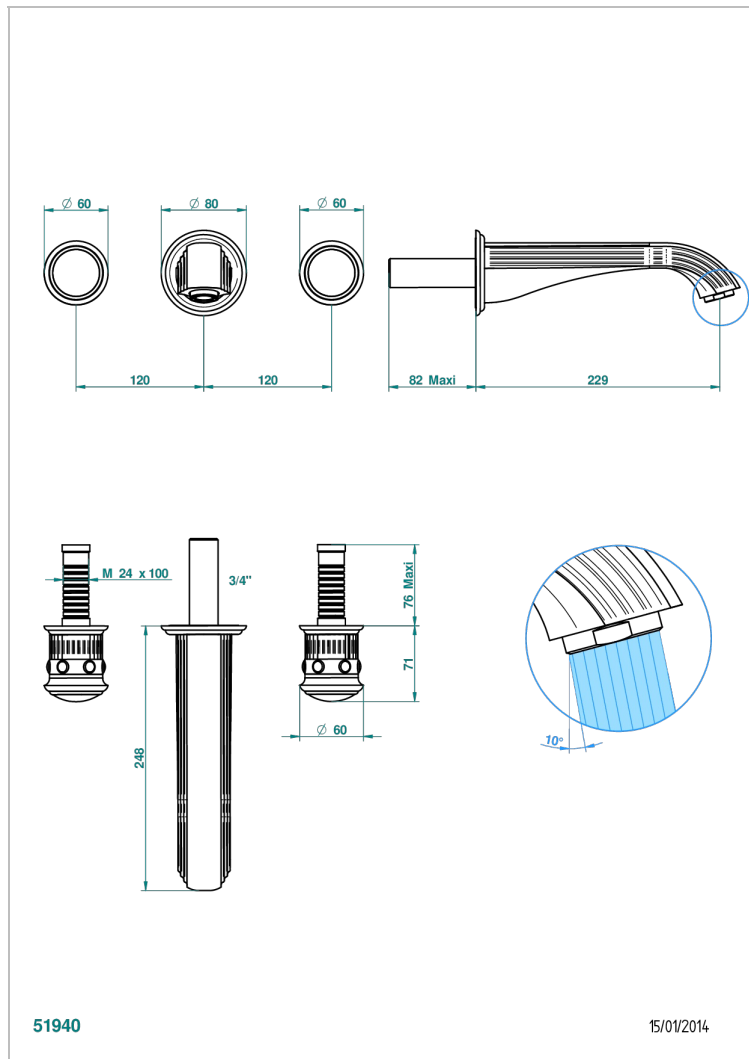

TROCADERO LAPIS LAZULI

U7B-40SGB

Trim only for wall mounted 3-hole basin mixer

THG[®]
PARIS

CHARACTERISTIC

- Trocadéro Lapis Lazuli
- Trim only for wall mounted 3-hole basin mixer

TECHNICAL SPECS

- Recommandé : 3 bars (max. 5 bars) - Advised : 43,5 psi (max. 72 psi)
- 15 l/min à 3 bars (4 gpm at 43.5 psi)

RELATED SKU'S

- Ref. G00-40AC Rough parts for wall mounted 3 hole mixer, cross handle version
- Ref. G00-40AM Rough parts for wall mounted 3 hole mixer, lever handle version

AVAILABLE FINITIONS

Antique nickel - H28
Black ceram - D30
Blush PVD - H62
Brass color PVD - H49
Brown bronze color PVD - F33
Gold color PVD - H52