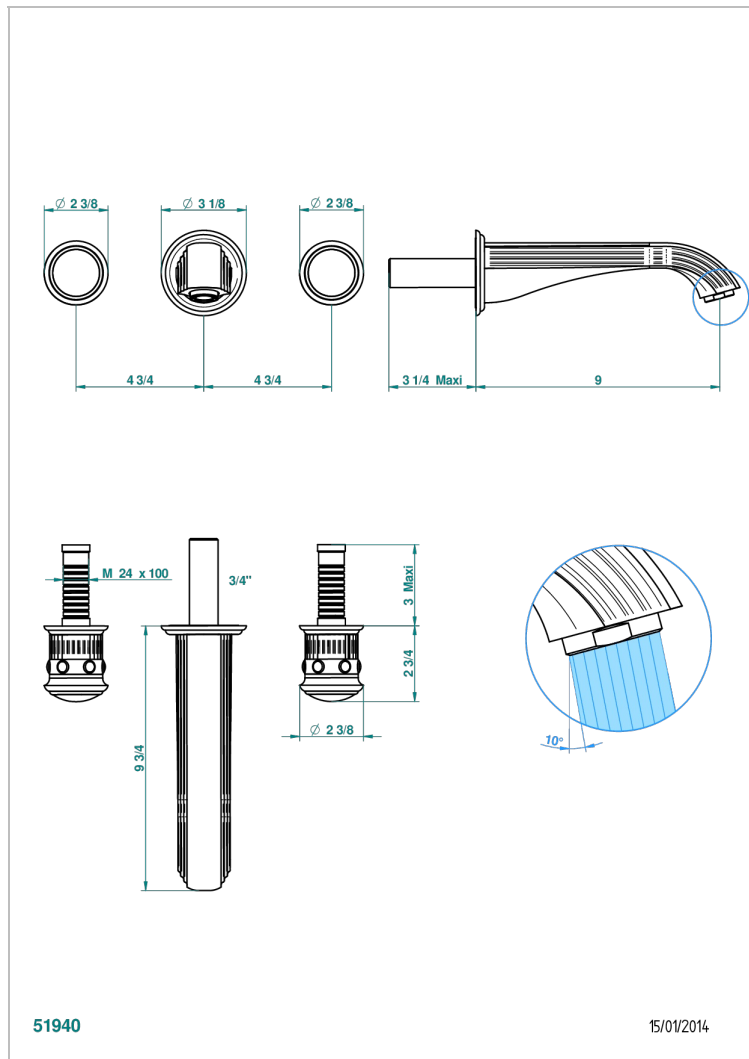

# TROCADERO LAPIS LAZULI

U7B-40SGB

Trim only for wall mounted 3-hole basin mixer

THG<sup>®</sup>  
PARIS

## CHARACTERISTIC

- Trocadéro Lapis Lazuli
- Trim only for wall mounted 3-hole basin mixer

## RELATED SKU'S

- Ref. G00-40AC Rough parts for wall mounted 3 hole mixer, cross handle version
- Ref. G00-40AM Rough parts for wall mounted 3 hole mixer, lever handle version