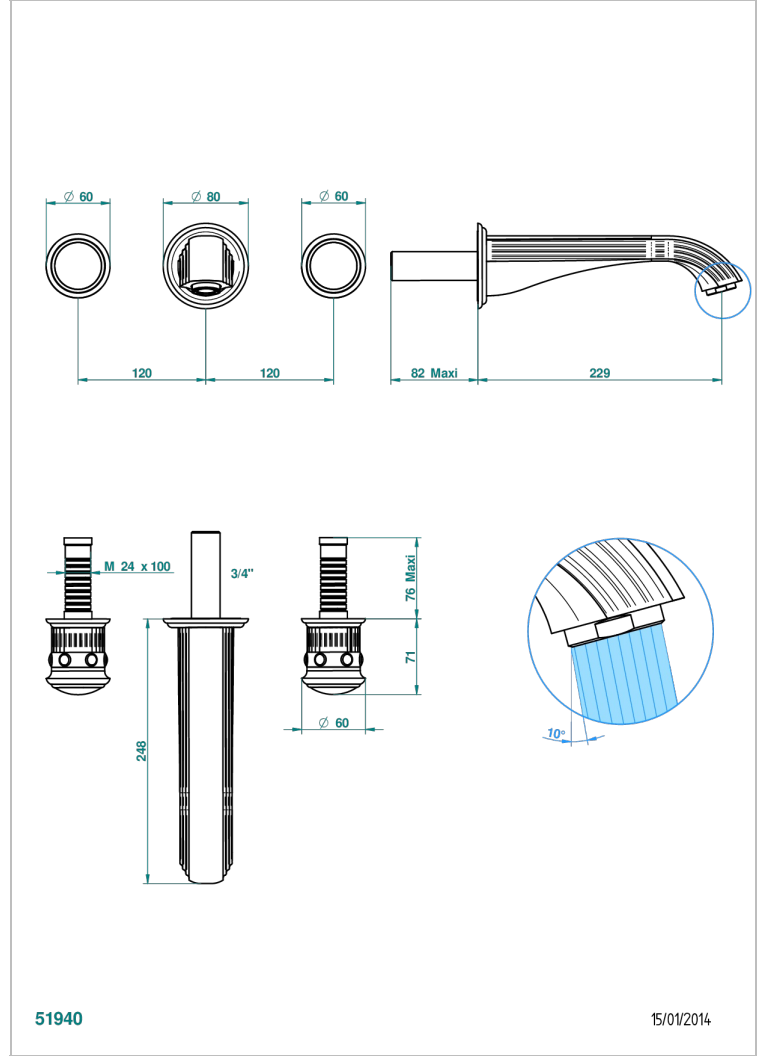

TROCADERO LAPIS LAZULI

U7B-40SGB

Trim only for wall mounted 3-hole basin mixer

THG[®]
PARIS

CARACTERÍSTICAS

- Trocadero Lapis Lazuli
- Trim only for wall mounted 3-hole basin mixer

ESPECIFICACIONES TÉCNICAS

- Recommandé : 3 bars (max. 5 bars) - Advised : 43,5 psi (max. 72 psi)
- 15 l/min à 3 bars (4 gpm at 43.5 psi)

PRODUCTOS RELACIONADOS

- Ref. G00-40AC Rough parts for wall mounted 3 hole mixer, cross handle version
- Ref. G00-40AM Rough parts for wall mounted 3 hole mixer, lever handle version