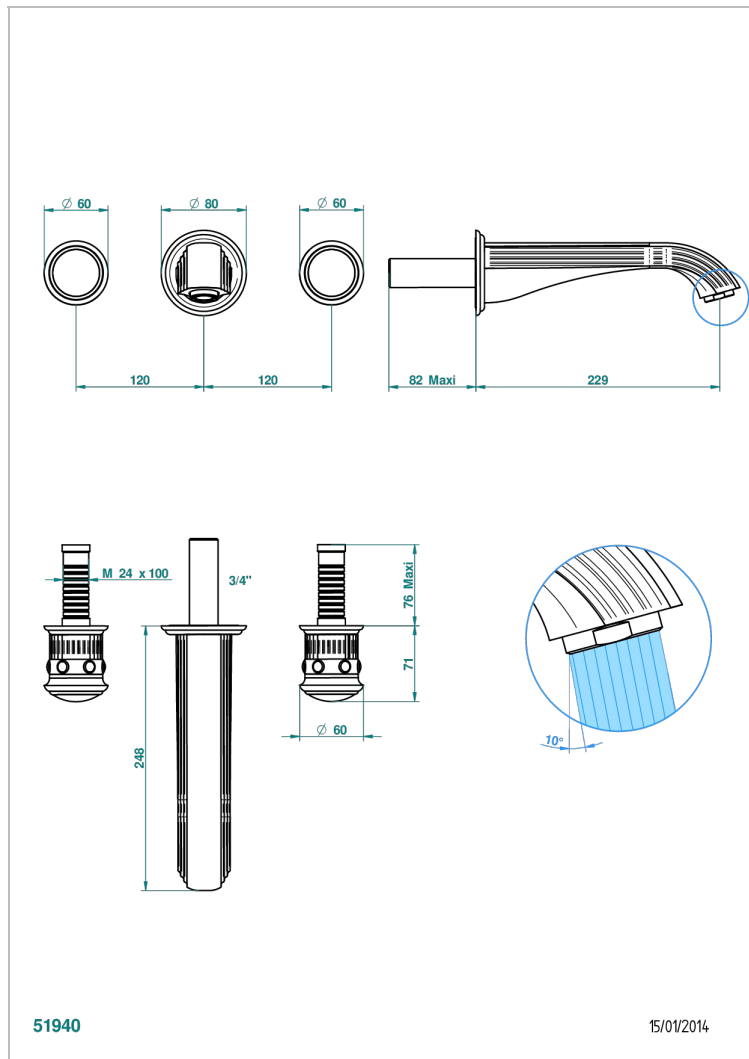

# TROCADERO LAPIS LAZULI

U7B-40SGB

Trim only for wall mounted 3-hole basin mixer

THG<sup>®</sup>  
PARIS

## CHARACTERISTIC

- Trocadéro Lapis Lazuli
- Trim only for wall mounted 3-hole basin mixer

## RELATED SKU'S

- Ref. G00-40AC Rough parts for wall mounted 3 hole mixer, cross handle version
- Ref. G00-40AM Rough parts for wall mounted 3 hole mixer, lever handle version